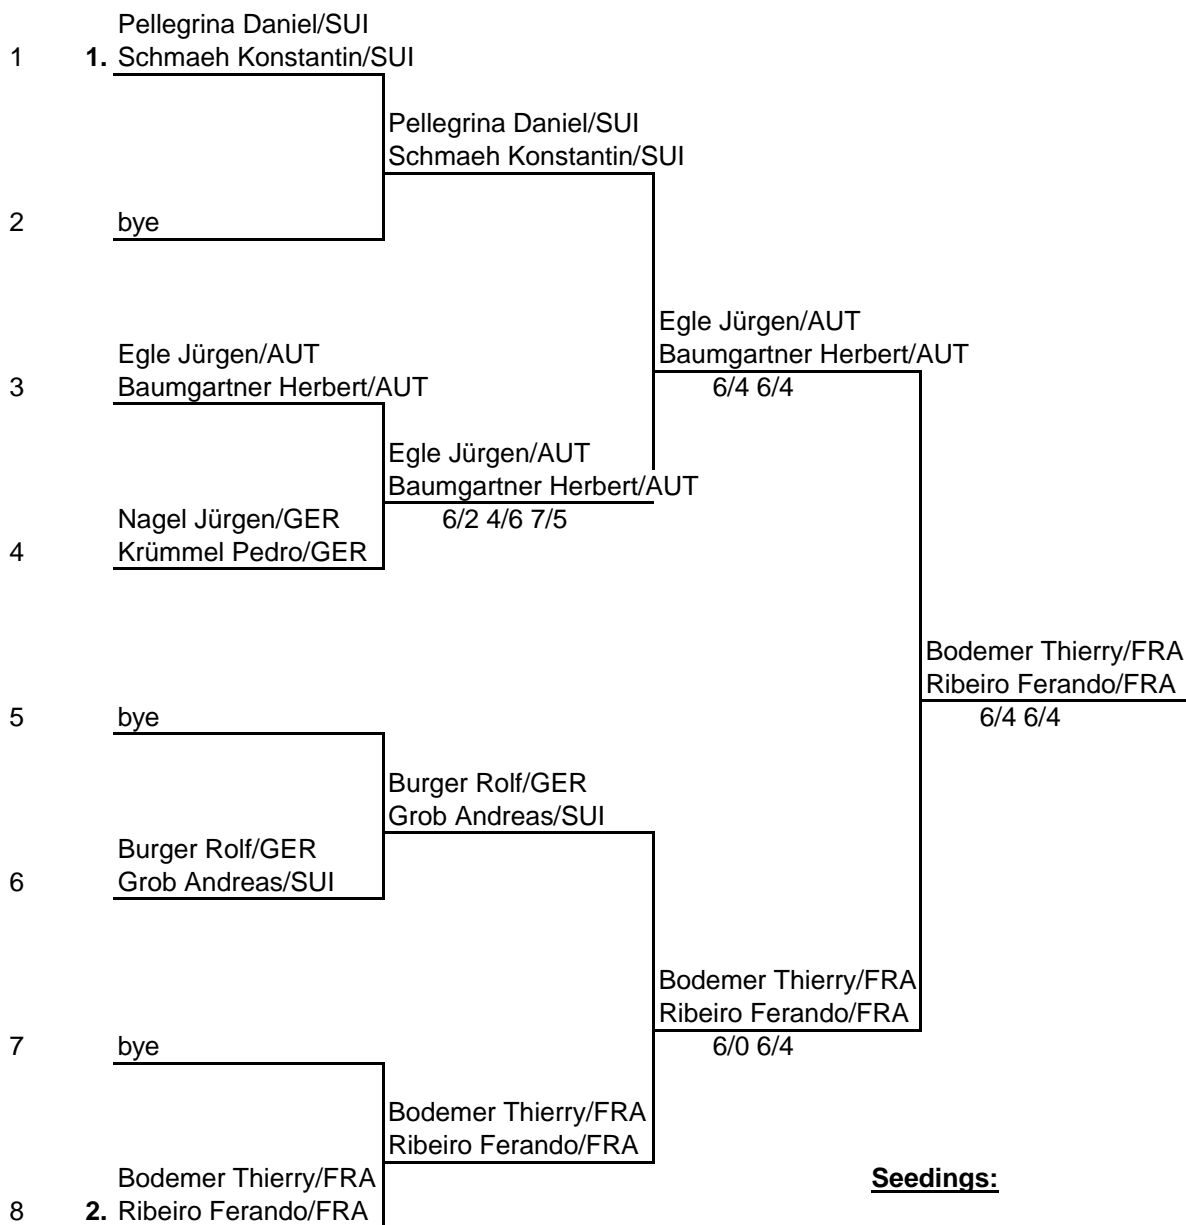

# 9. Birrhard Open 16. - 18. June 2000

## Men A Doubles

presented by

### Seedings:

- No. 1: Pellegrina Daniel/SUI  
Schmaeh Konstantin/SUI
- No. 2: Bodemer Thierry/FRA  
Ribeiro Ferando/FRA

Rollstuhl-Tennis-Club Aargau

NEC  
Wheelchair  
Tennis Tour