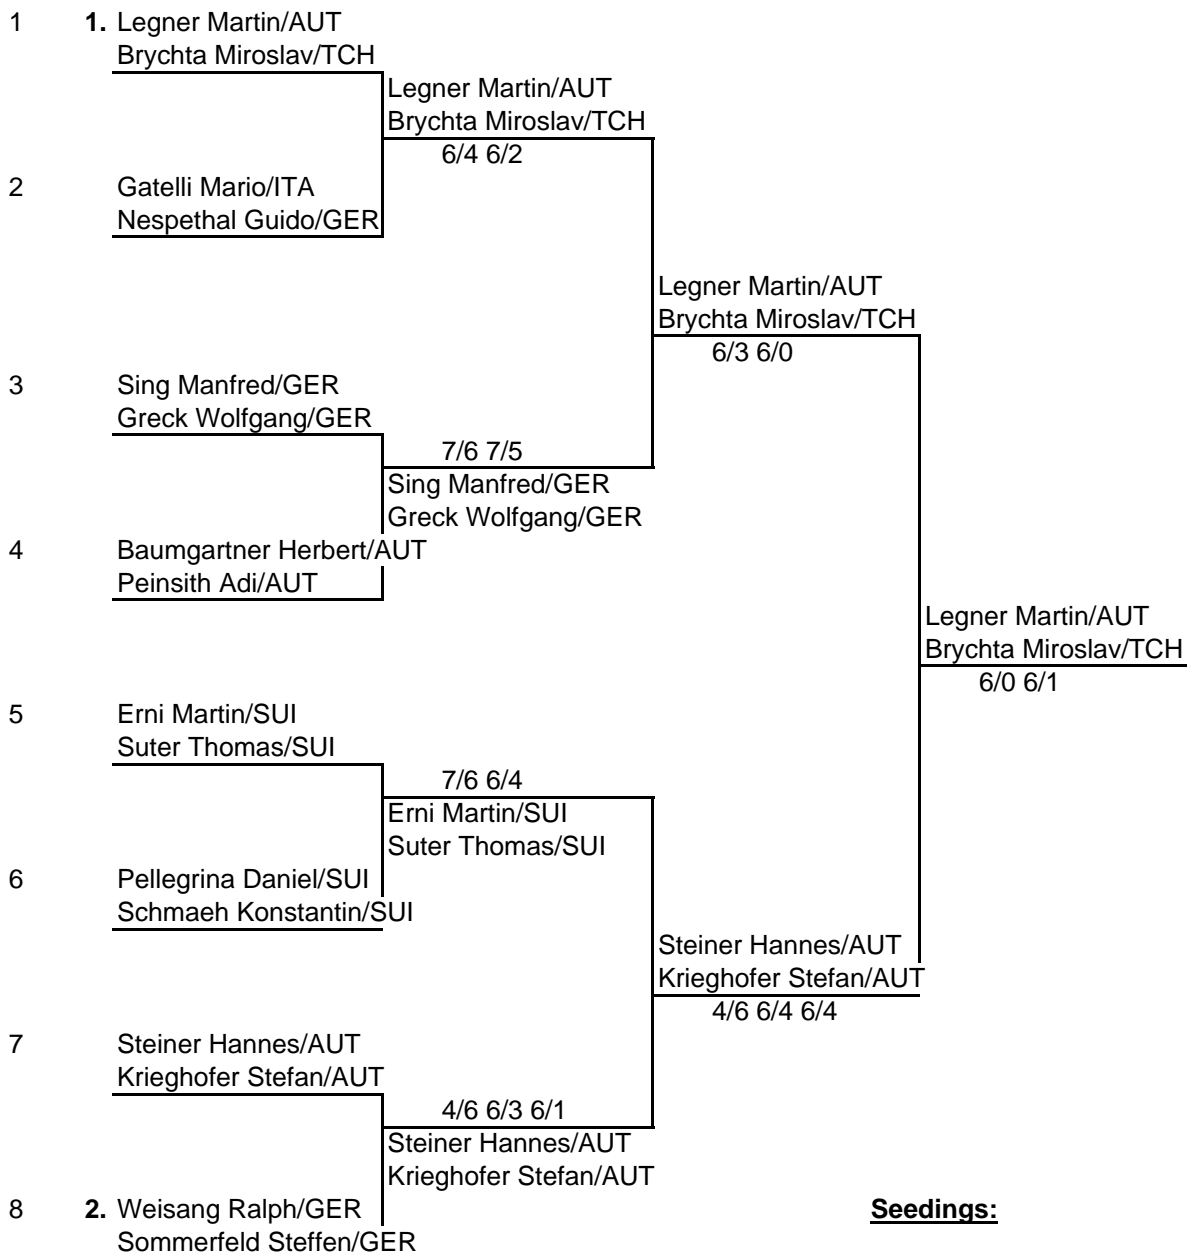

10. Birrhard Open 15. - 17. June 2001

Men Doubles Main Draw

presented by

Seedings:

- No. 1: Legner Martin/AUT
Brychta Miroslav/TCH
- No. 2: Weisang Ralph/GER
Sommerfeld Steffen/GER

Date: 14.6.2001; Time: 14:30