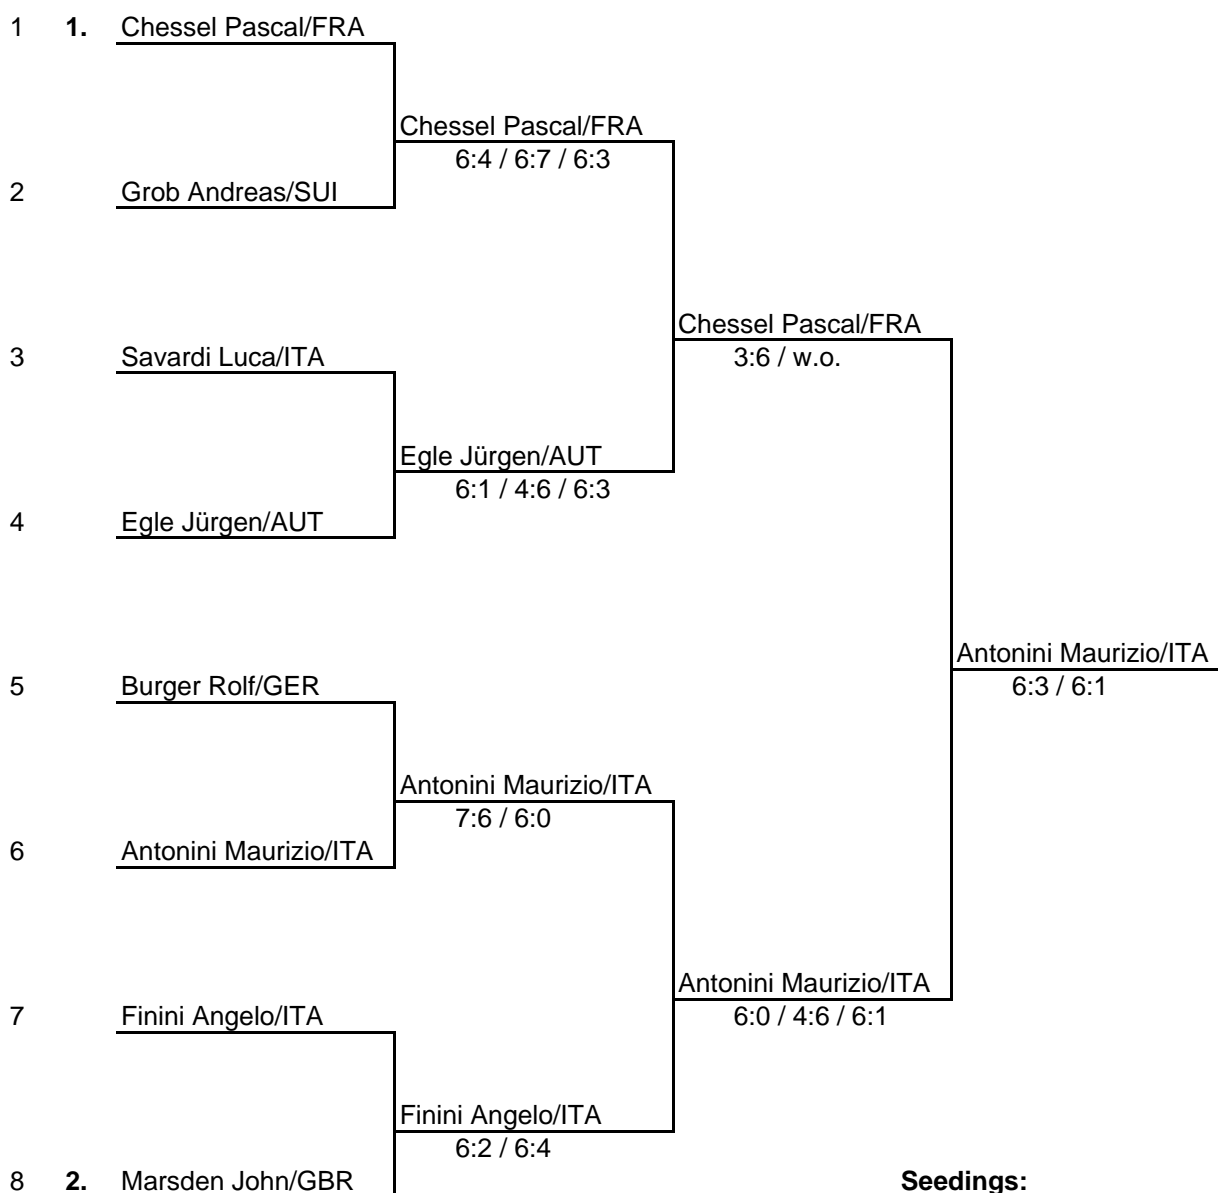

11. Birrhard Open 5. - 7. July 2002

Men Singles Second Draw

ITF Category CS4

presented by

M & E
Personalberatung

Seedings:

No. 1: Chessel Pascal/FRA

No. 2: Marsden John/GBR

Rollstuhl Sport Schweiz SPV
Sport suisse en fauteuil roulant ASP
Sport svizzero in carrozzella ASP
Wheelchair Sport Switzerland SPA

SPORT-TOTO
AARGAU

NEC
Wheelchair
Tennis Tour