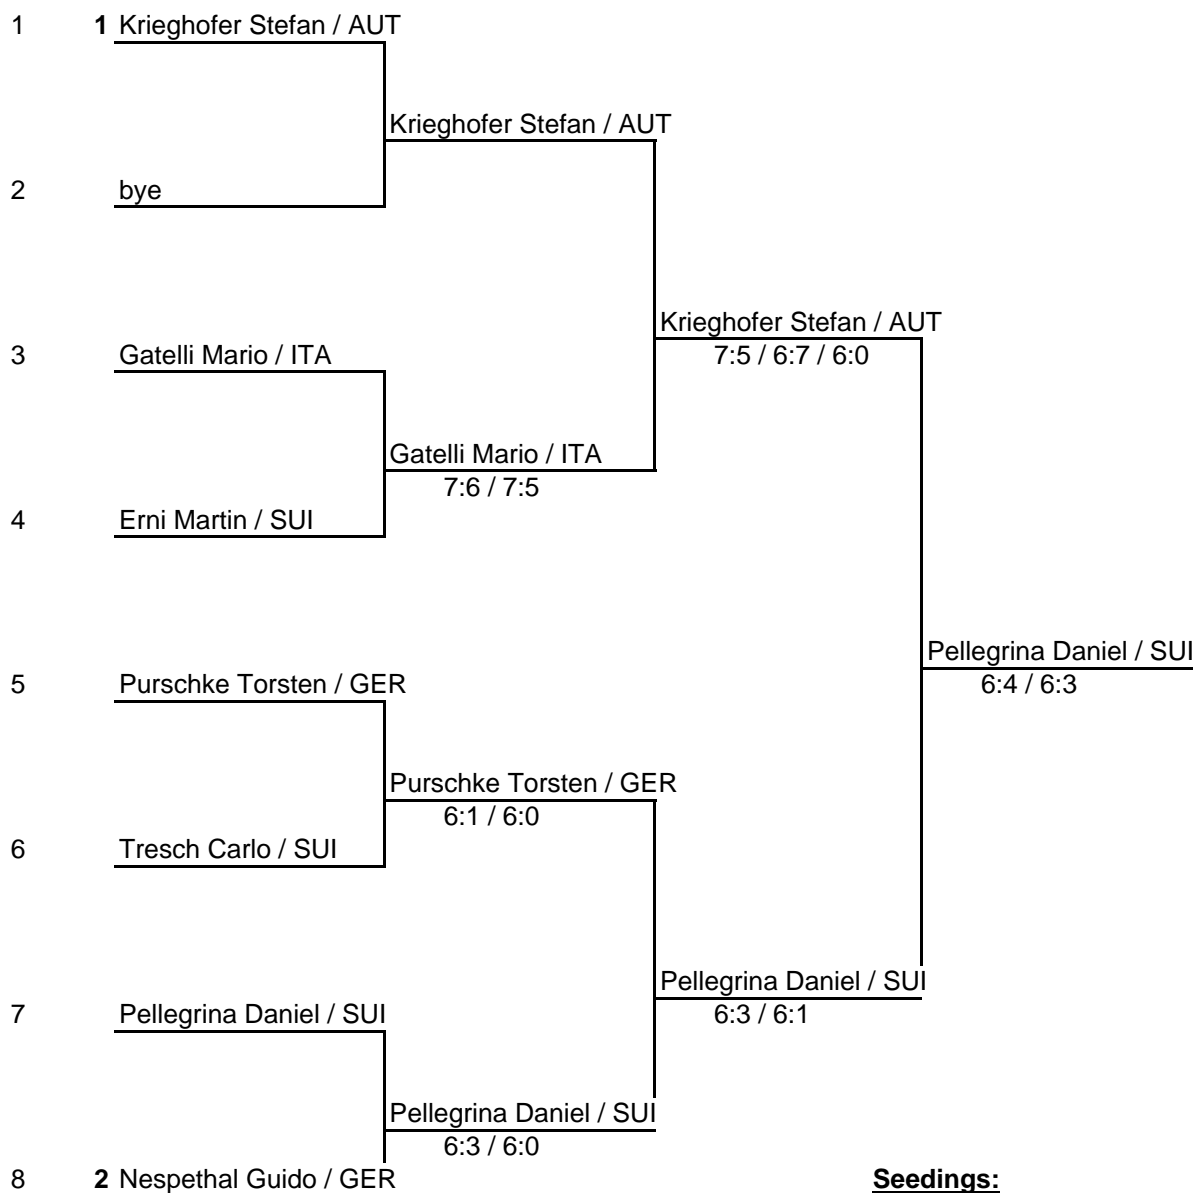

12. Birrhard Open 4. - 6. July 2003

Men Consolation Main Draw

presented by

M & E
Personalberatung

Seedings:

No. 1: Kriehofer Stefan / AUT
No. 2: Nespethal Guido / GER

Date: 6.7.2003; Time: 18:55

Rollstuhlsport Schweiz **SPV**
Sport suisse en fauteuil roulant **ASP**
Sport svizzero in carrozzella **ASP**
Wheelchair Sport Switzerland **SPA**

SPORT-TOTO
AARGAU

NEC
Wheelchair
Tennis Tour