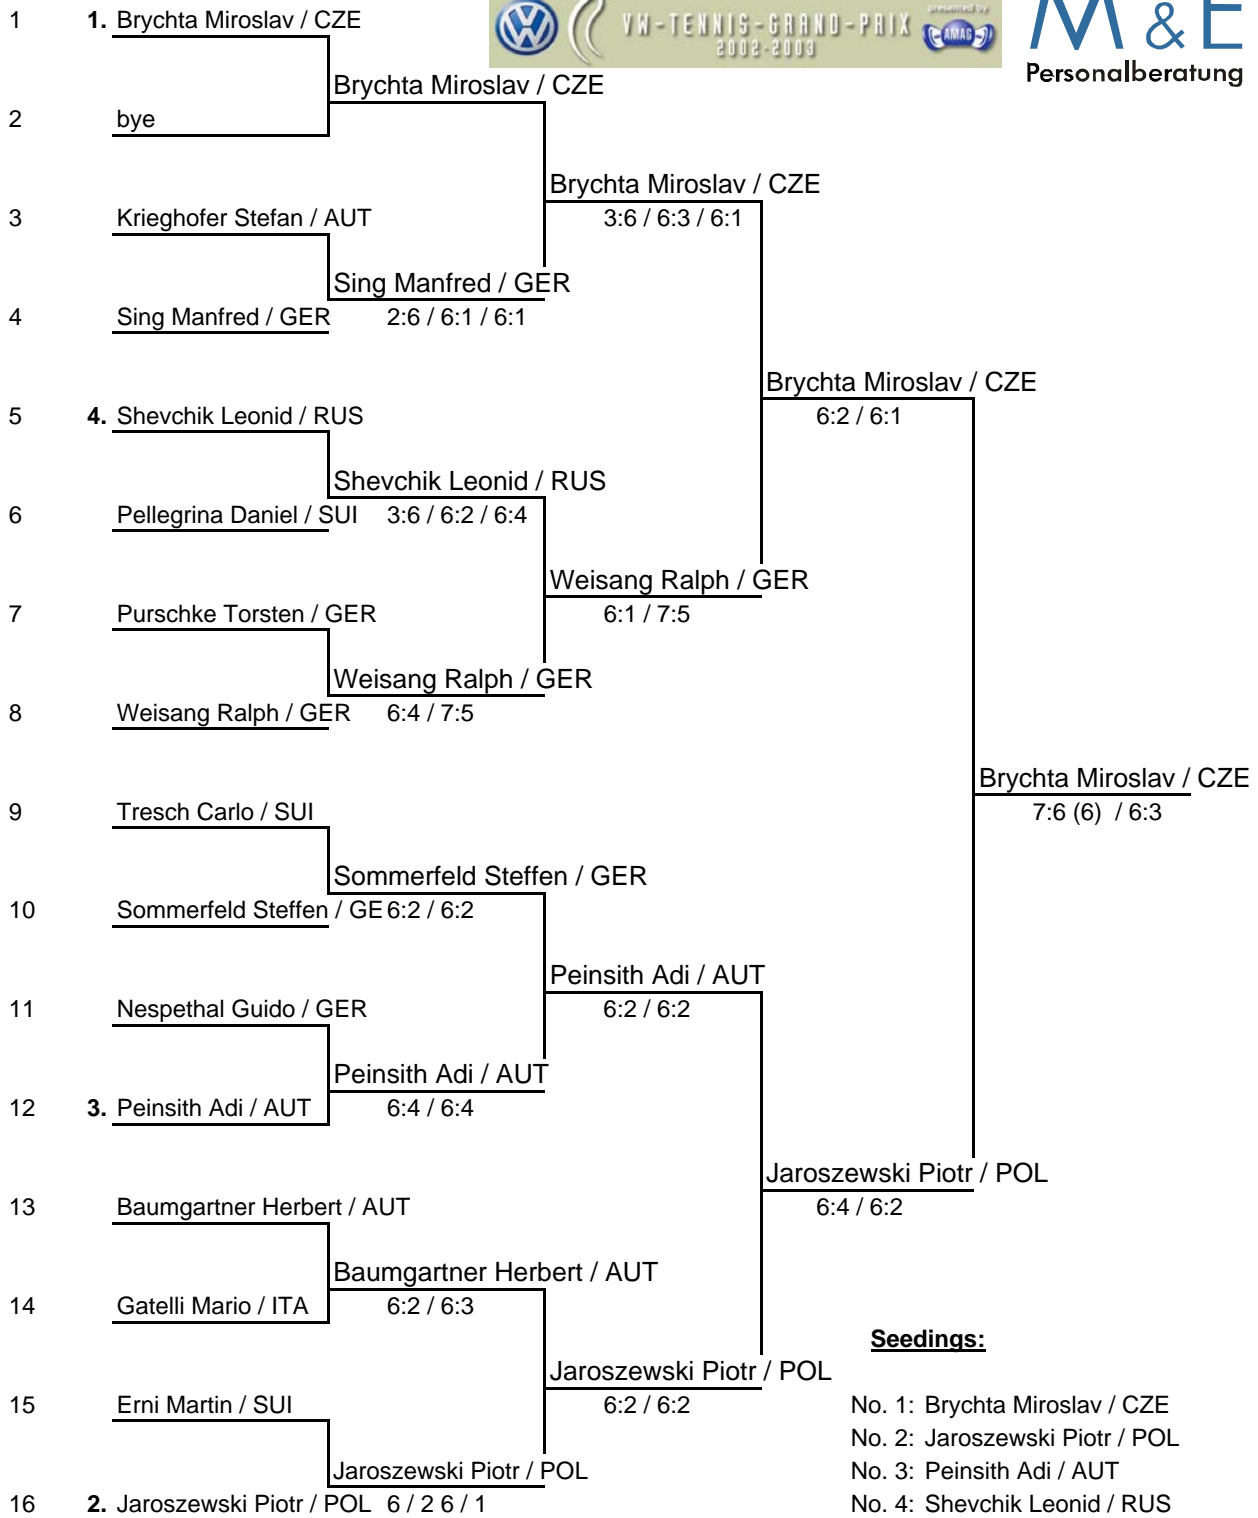

12. Birrhard Open 4. - 6. July 2003

Men Singles Main Draw

presented by

M & E
Personalberatung

Date: 6.7.2003; Time: 18:55

Rollstuhlsport Schweiz SPV
Sport suisse en fauteuil roulant ASP
Sport svizzero in carrozzella ASP
Wheelchair Sport Switzerland SPA

SPORT-TOTO
AARGAU

NEC
Wheelchair
Tennis Tour