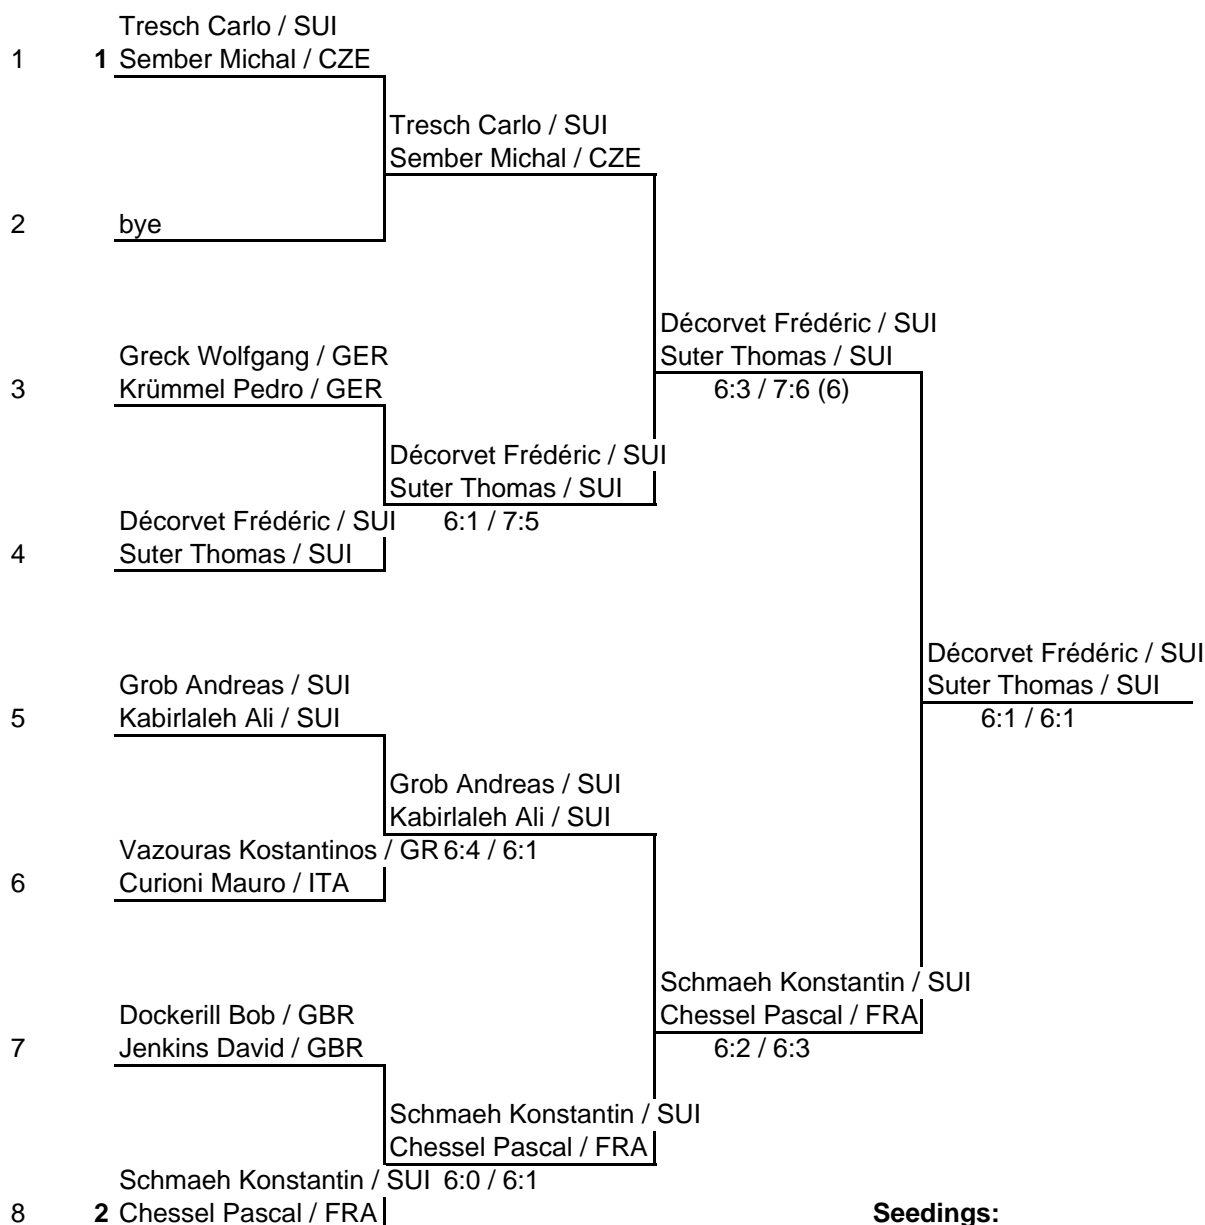

# 12. Birrhard Open 4. - 6. July 2003

## Men Doubles Second Draw

presented by

**M & E**  
Personalberatung

### Seedings:

- No. 1: Tresch Carlo / SUI  
Sember Michal / CZE
- No. 2: Schmaeh Konstantin / SUI  
Chessel Pascal / FRA

Date: 6.7.2003; Time: 18:55

Rollstuhl Sport Schweiz **SPV**  
Sport suisse en fauteuil roulant **ASP**  
Sport svizzero in carrozzella **ASP**  
Wheelchair Sport Switzerland **SPA**

**SPORT-TOTO**  
AARGAU

**NEC**  
Wheelchair  
Tennis Tour