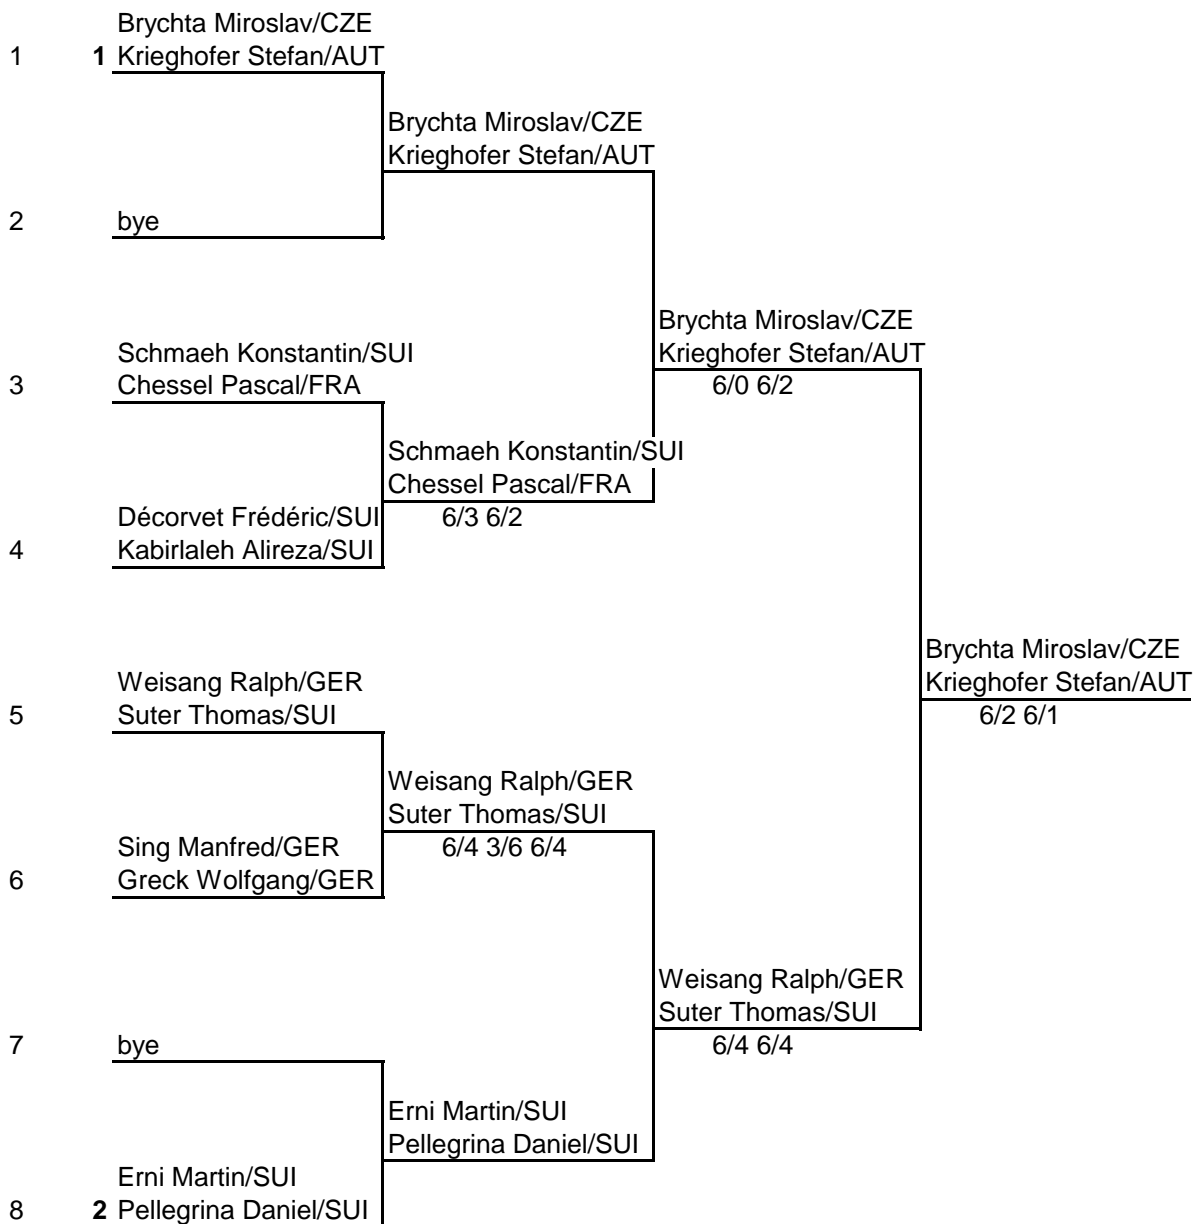

13. Birrhard Open 2. - 4. July 2004

Men Doubles Main Draw

presented by

M & E
Personalberatung

Seedings:

- No. 1: Brychta Miroslav/CZE
Krieghofer Stefan/AUT
- No. 2: Erni Martin/SUI
Pellegrina Daniel/SUI

Date: 4.7.2004; Time: 20:14