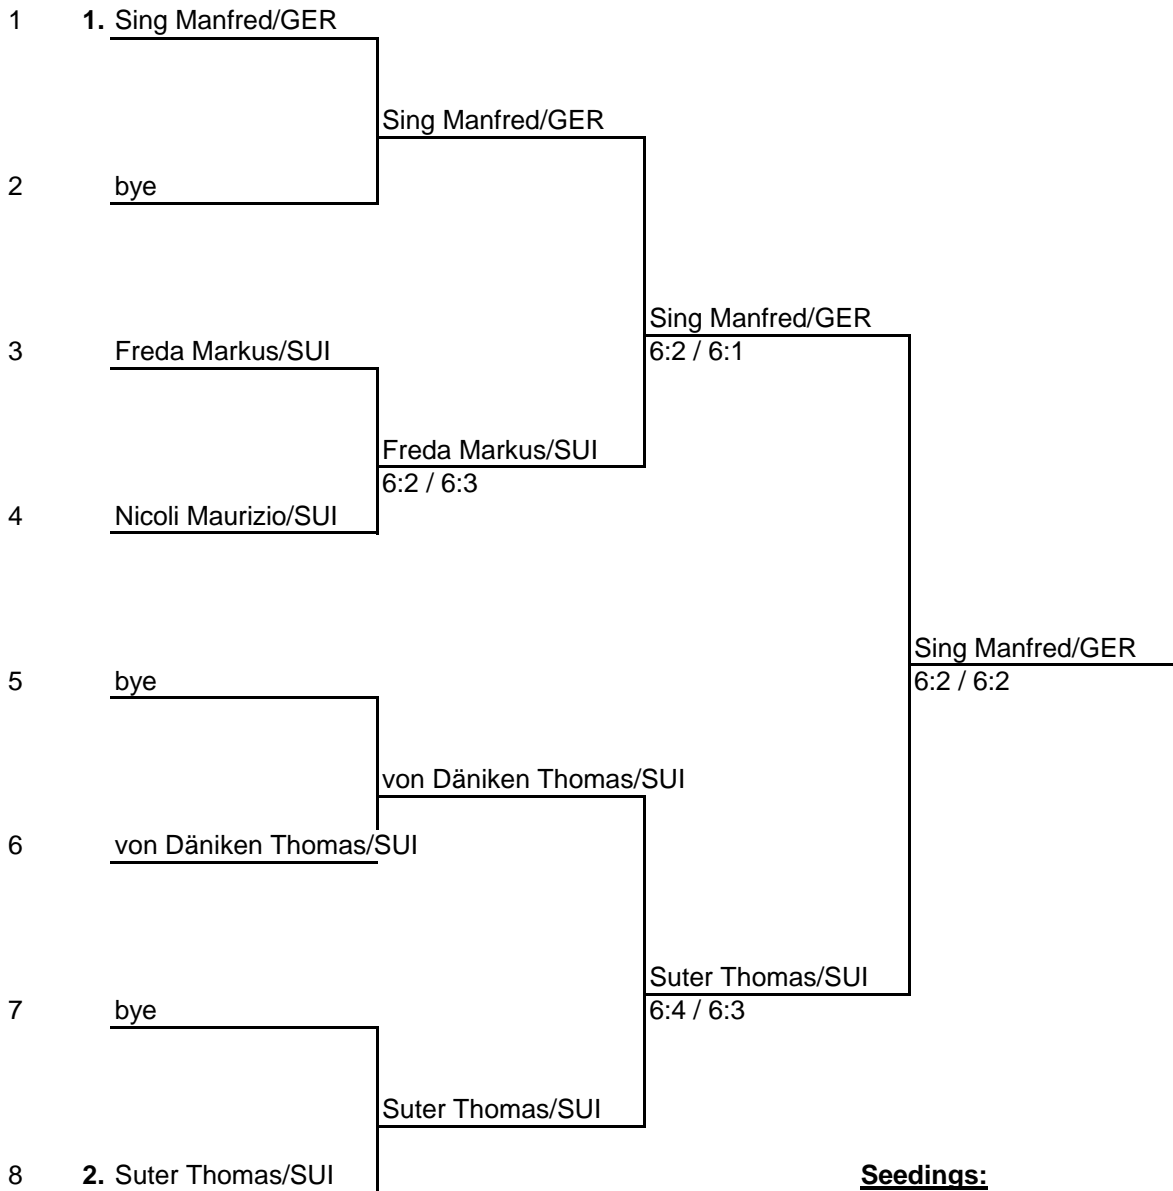

14. Birrhard Open 1. - 3. July 2005

Men Main Draw Consolation

presented by

M & E
Personalberatung

Seedings:

No. 1: Sing Manfred/GER

No. 2: Suter Thomas/SUI

Date: 3.7.2005; Time: 20:35