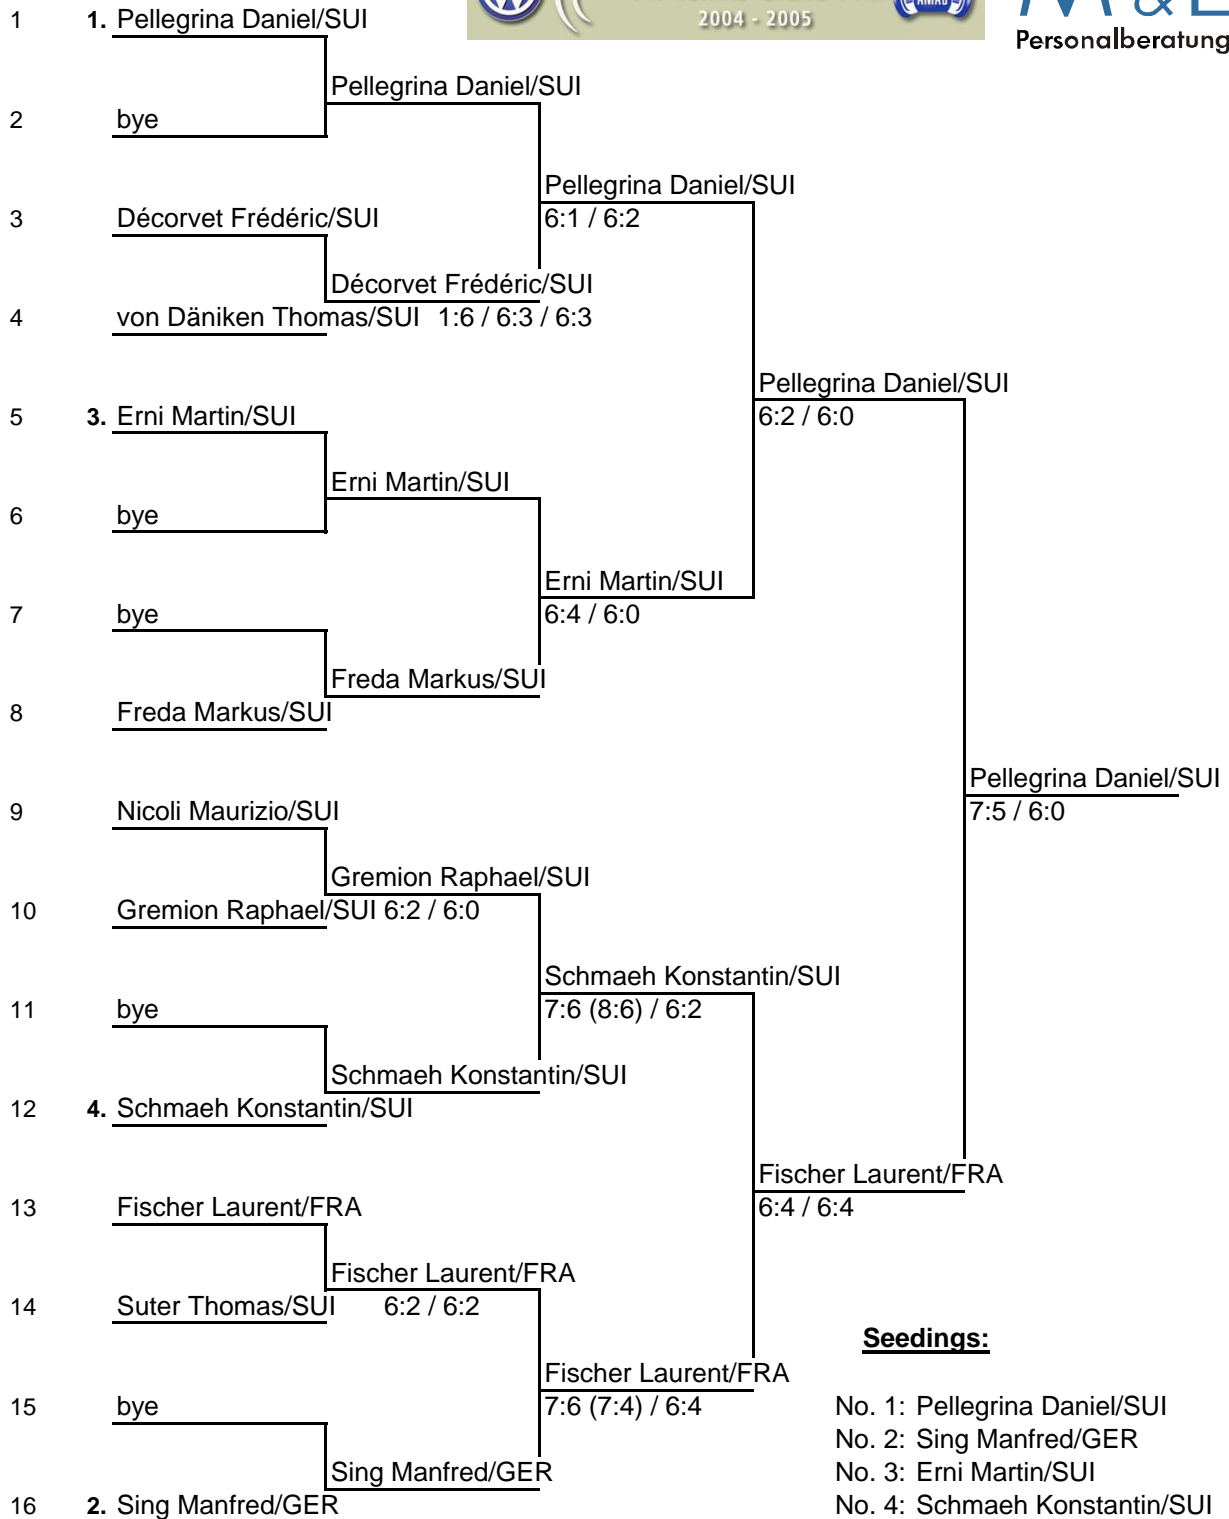

# 14. Birrhard Open 1. - 3. July 2005

## Men Main Draw Singles

presented by

**M & E**  
Personalberatung

**Seedings:**

- No. 1: Pellegrina Daniel/SUI
- No. 2: Sing Manfred/GER
- No. 3: Erni Martin/SUI
- No. 4: Schmaeh Konstantin/SUI

Date: 3.7.2005; Time: 20:40