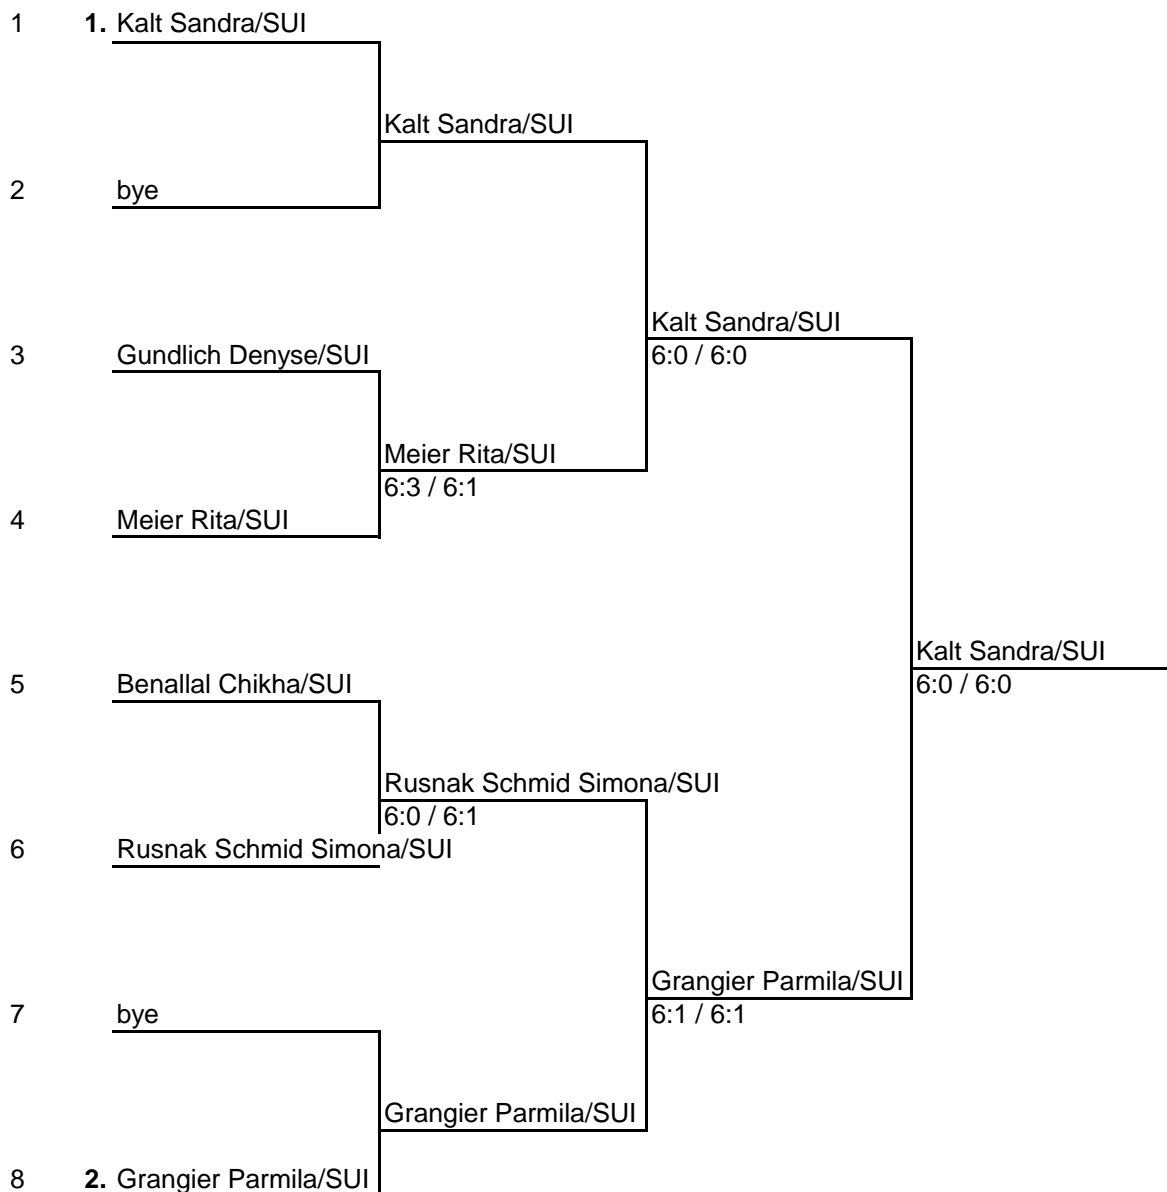

14. Birrhard Open 1. - 3. July 2005

Women Main Draw Singles

presented by

M & E
Personalberatung

Seedings:

No. 1: Kalt Sandra/SUI

No. 2: Grangier Parmila/SUI

Date: 3.7.2005; Time: 20:34

Patronat

25 Jahre
Schweizer Paraplegiker-Vereinigung
Rollstuhlsport Schweiz

NEC
Wheelchair
Tennis Tour