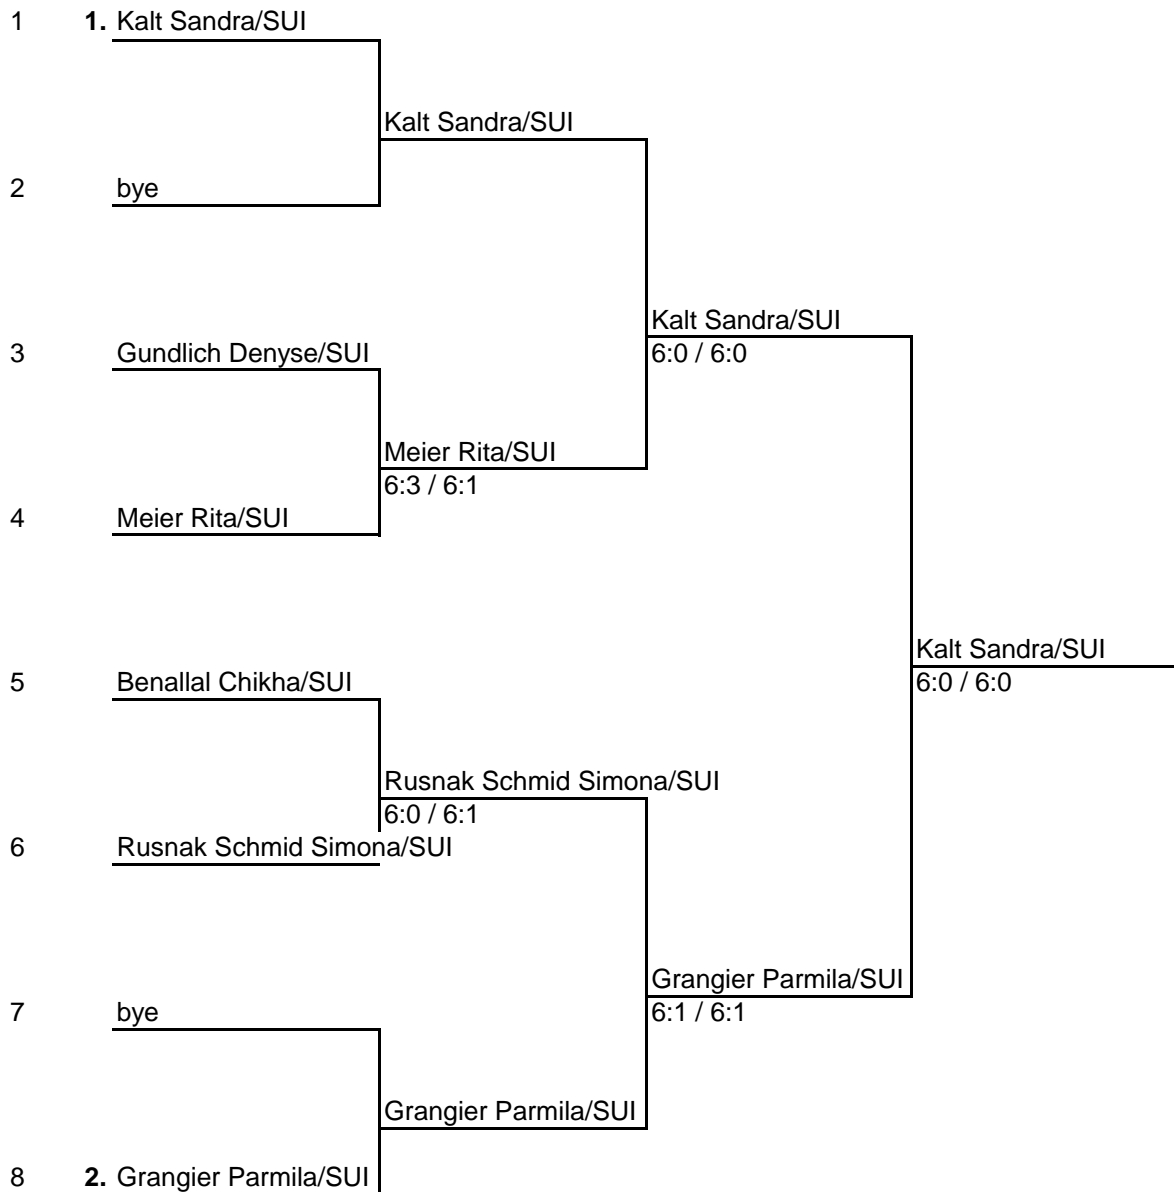

14. Birrhard Open 1. - 3. July 2005

Women Main Draw Singles

presented by

M & E
Personalberatung

Seedings:

No. 1: Kalt Sandra/SUI

No. 2: Grangier Parmila/SUI

Date: 3.7.2005; Time: 20:34

Patronat

25 Jahre
Schweizer Paraplegiker-Vereinigung
Rollstuhlsport Schweiz

NEC
Wheelchair
Tennis Tour