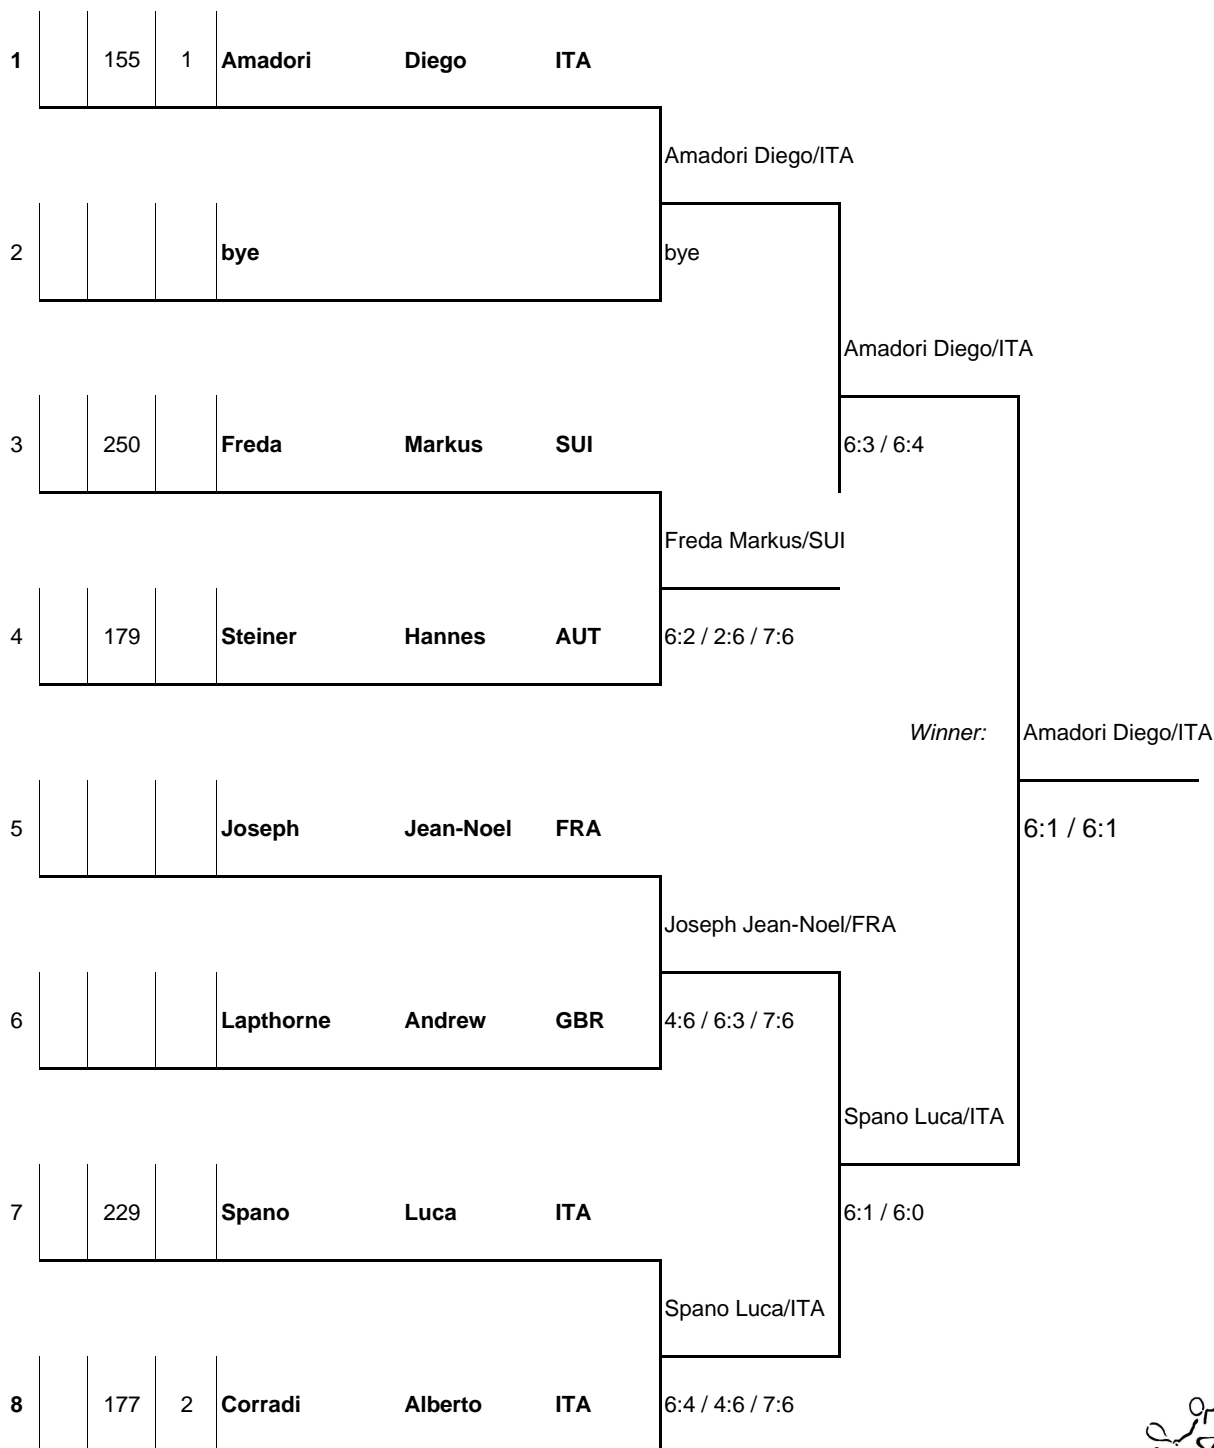

16. Birrhard Open 2007
NEC Wheelchair Tennis Tour

SINGLES CONSOLATION
MEN MAIN DRAW

Week of **6. - 8. July 2007** City, Country **Birrhard, SWITZERLAND** Prize Money US\$ **1'500.-** ITF Supervisor/Referee **Martin Koth**

St. Rank Seed Family Name First name Nationality Semifinals Final

Acc. ranking	#	Seeded players	#	Alternates	Replacing	Draw date/time:
Rkg Date	1	Amadori Diego/ITA	1			Player representatives
Top DA	2	Corradi Alberto/ITA	2			
Last DA						Martin Erni
- on line						
Seed ranking						Signature
Rkg Date						
Top seed						
Last seed						Martin Koth