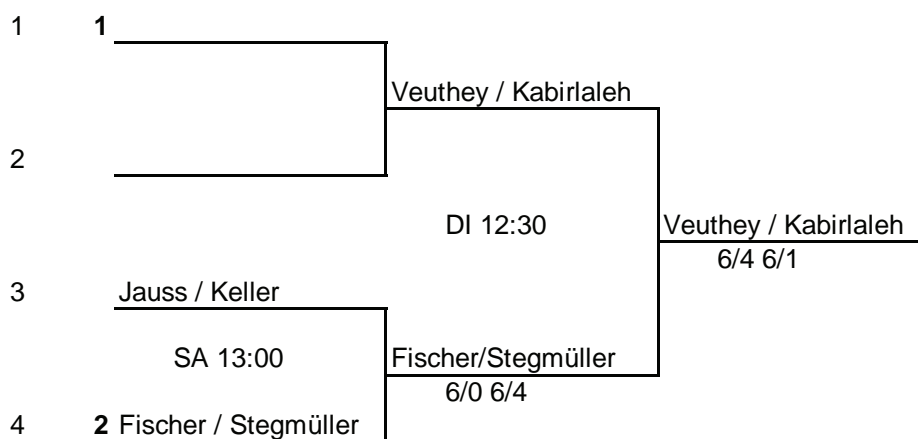

14ème Bulle Indoor 21 - 23 Mai 2010

Men Singles Second Draw

Date : Time:

14ème Bulle Indoor 21 - 23 Mai 2010

Men Double Second Draw

Seedings:

No. 1:

No. 2: