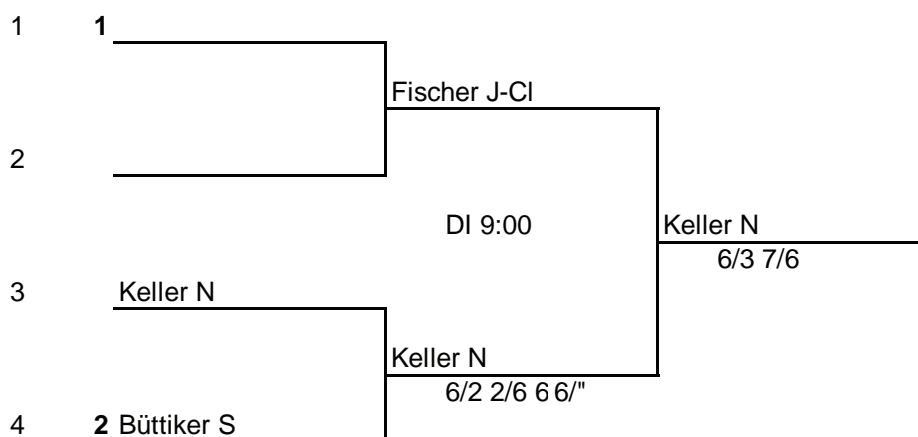

14ème Bulle Indoor 21 - 23 Mai 2010

Men Singles Second Draw

Date : Time:

14ème Bulle Indoor 21 - 23 Mai 2010

Men Double Second Draw

Seedings:

No. 1:

No. 2:

Date: .; Time:.

Rollstuhlsport Schweiz **SPV**
Sport suisse en fauteuil roulant **ASP**
Sport svizzero in carrozzella **ASP**
Wheelchair Sport Switzerland **SPA**

12ème Bulle Indoor 21- 23 Mai 2010

Men Singles Consolation Second Draw

Seedings:

No. 1:

No. 2:

Date: ; Time:.

Rollstuhlsport Schweiz **SPV**
Sport suisse en fauteuil roulant **ASP**
Sport svizzero in carrozzella **ASP**
Wheelchair Sport Switzerland **SPA**