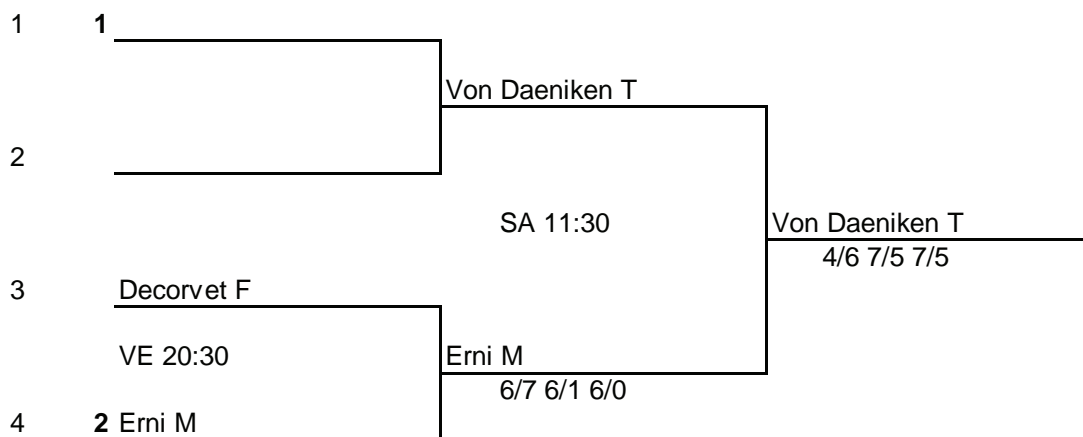

14ème Bulle Indoor 21 - 23 Mai 2010

Men Singles Consolation Main Draw

Seedings:

No. 1:

No. 2:

Date: ; Time:.

Rollstuhl Sport Schweiz **SPV**
Sport suisse en fauteuil roulant **ASP**
Sport svizzero in carrozzella **ASP**
Wheelchair Sport Switzerland **SPA**