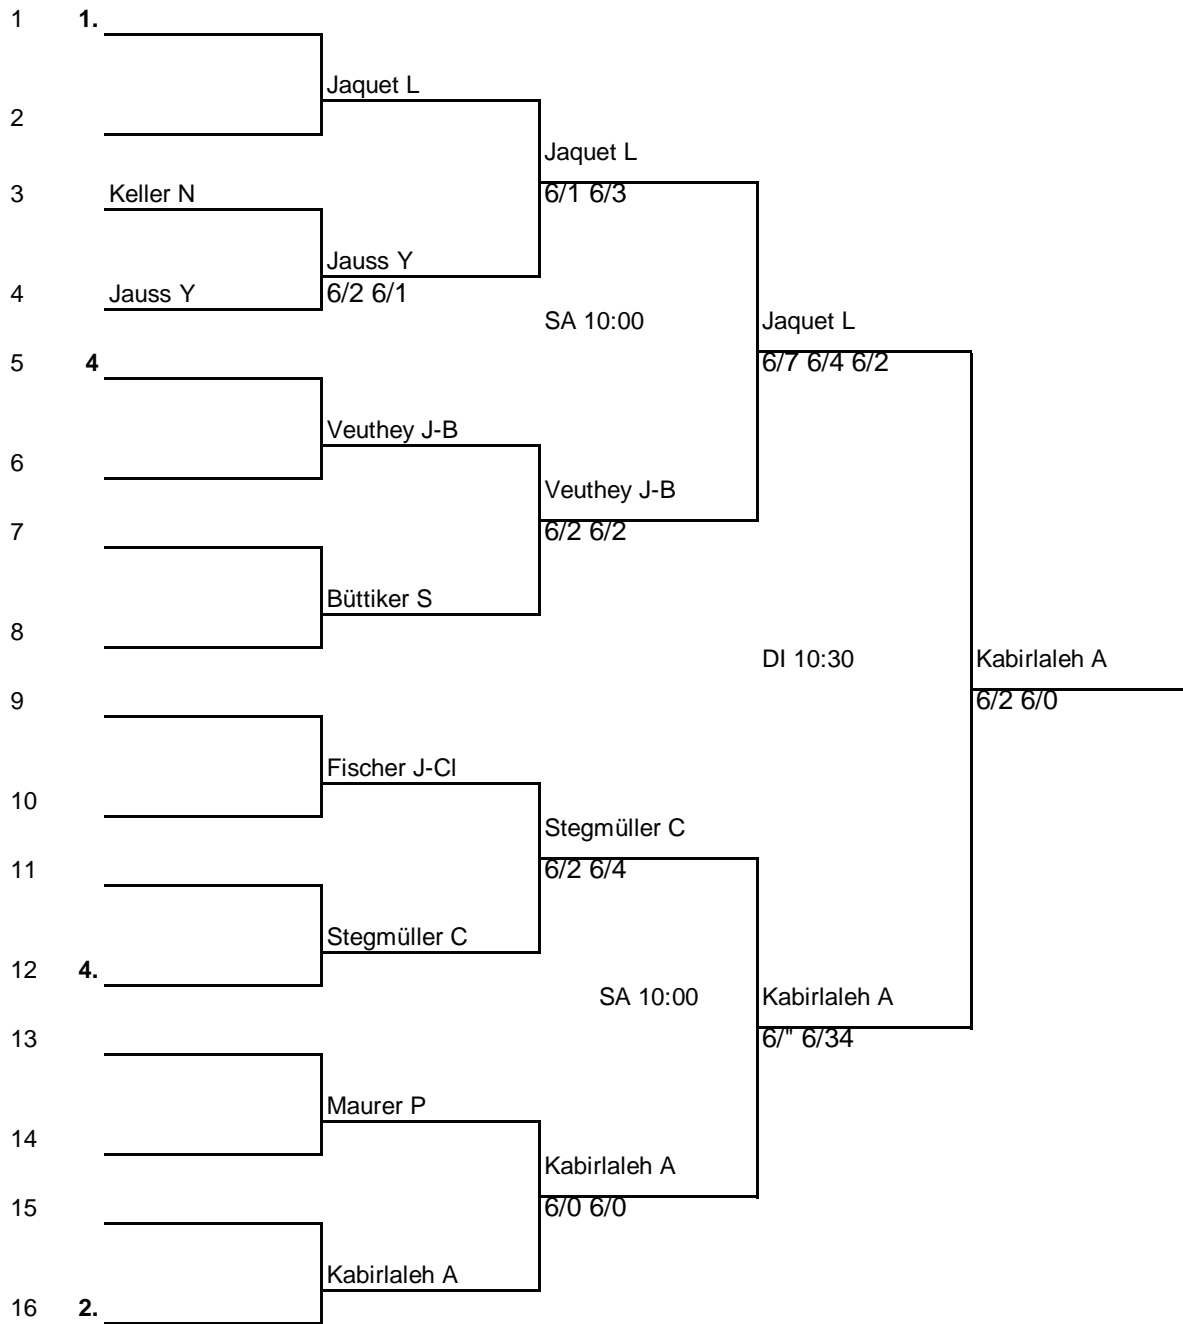

14ème Bulle Indoor 21 - 23 Mai 2010

Men Singles Main Draw

Ranking 17 mai 2010

Date : Time:

14ème Bulle Indoor 21 - 23 Mai 2010

Men Double Main Draw

Seedings:

No. 1: Von Daeniken / Pellegrina 109

14ème Bulle Indoor 21 - 23 Mai 2010

Men Singles Second Draw

Date : Time:

14ème Bulle Indoor 21 - 23 Mai 2010

Men Double Second Draw

Seedings:

No. 1:

No. 2: