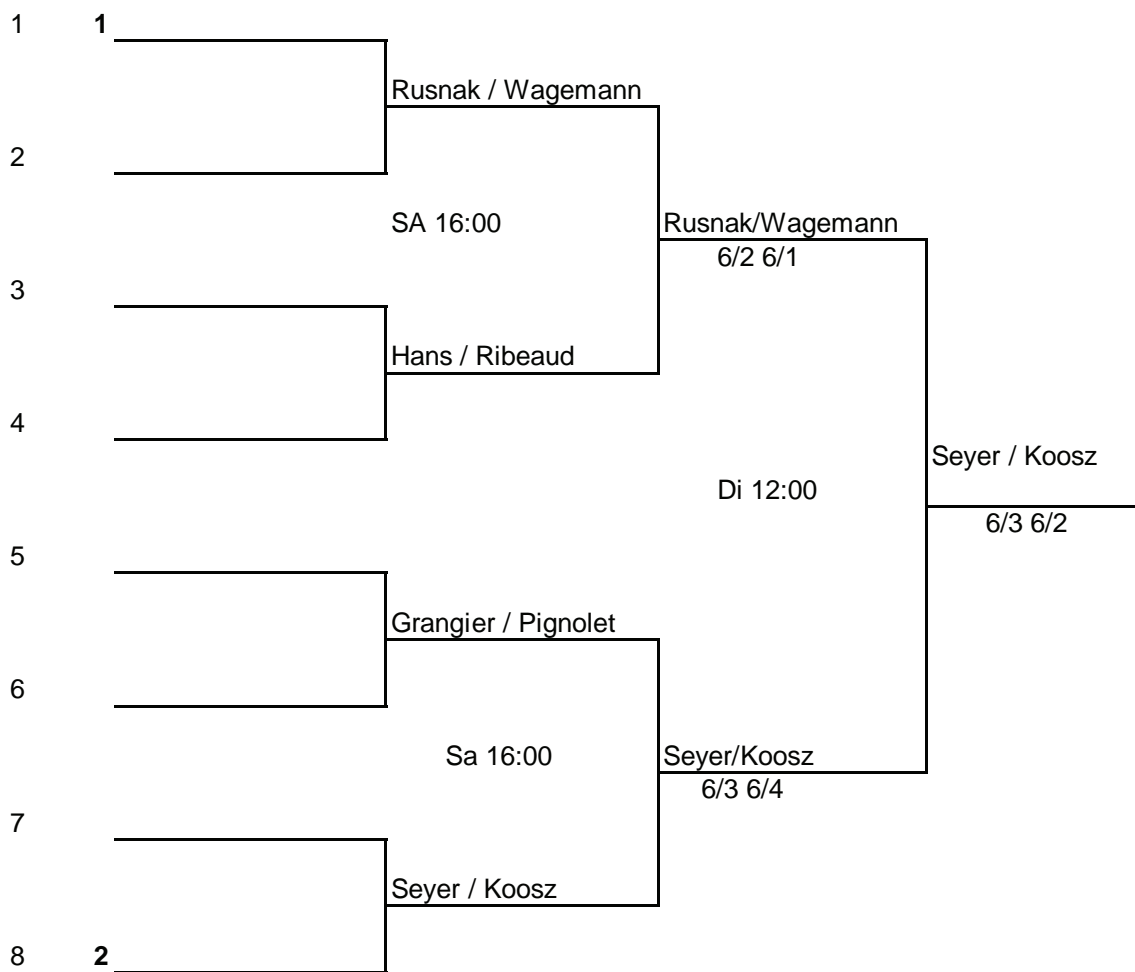

14ème Bulle Indoor 21 - 23 Mai 2010

Women Singles Main Draw

Ranking 17 mai 2010

Date : Time:

14ème Bulle Indoor 21 - 23 Mai 2010

Women Double Main Draw

Seedings:

No. 1: Rusnak / Wagemann 103