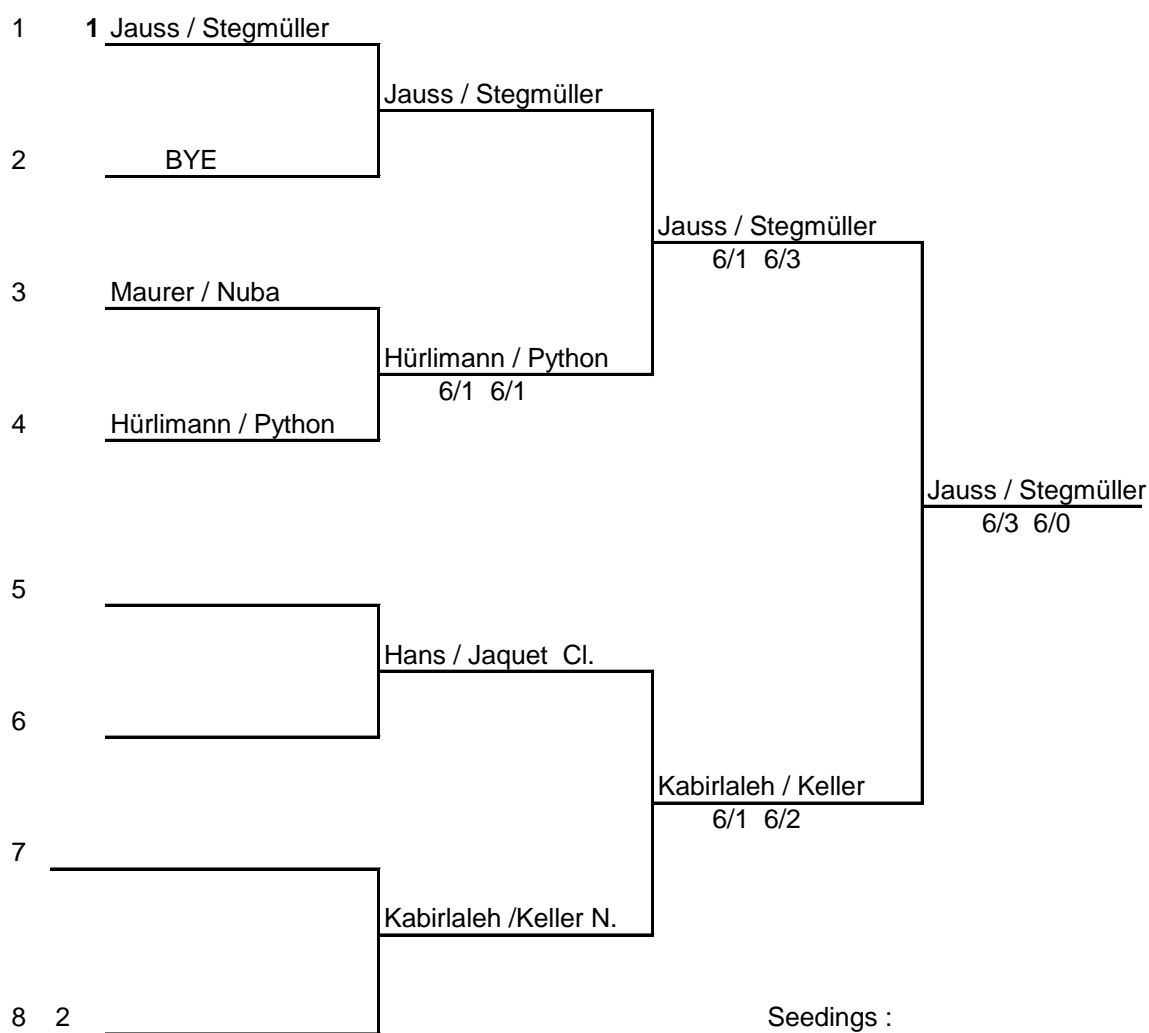

15ème Bulle Indoor 20 - 21 - 22 Mai 2011

Men Double Second Draw

Seedings :

N° 1 : Jauss / Stegmüller

N° 2 : Kabirlalah / Keller N.

Date: .; Time:.

Rollstuhl Sport Schweiz SPV
Sport suisse en fauteuil roulant ASP
Sport svizzero in carrozzella ASP
Wheelchair Sport Switzerland SPA

NEC
Wheelchair
Tennis Tour