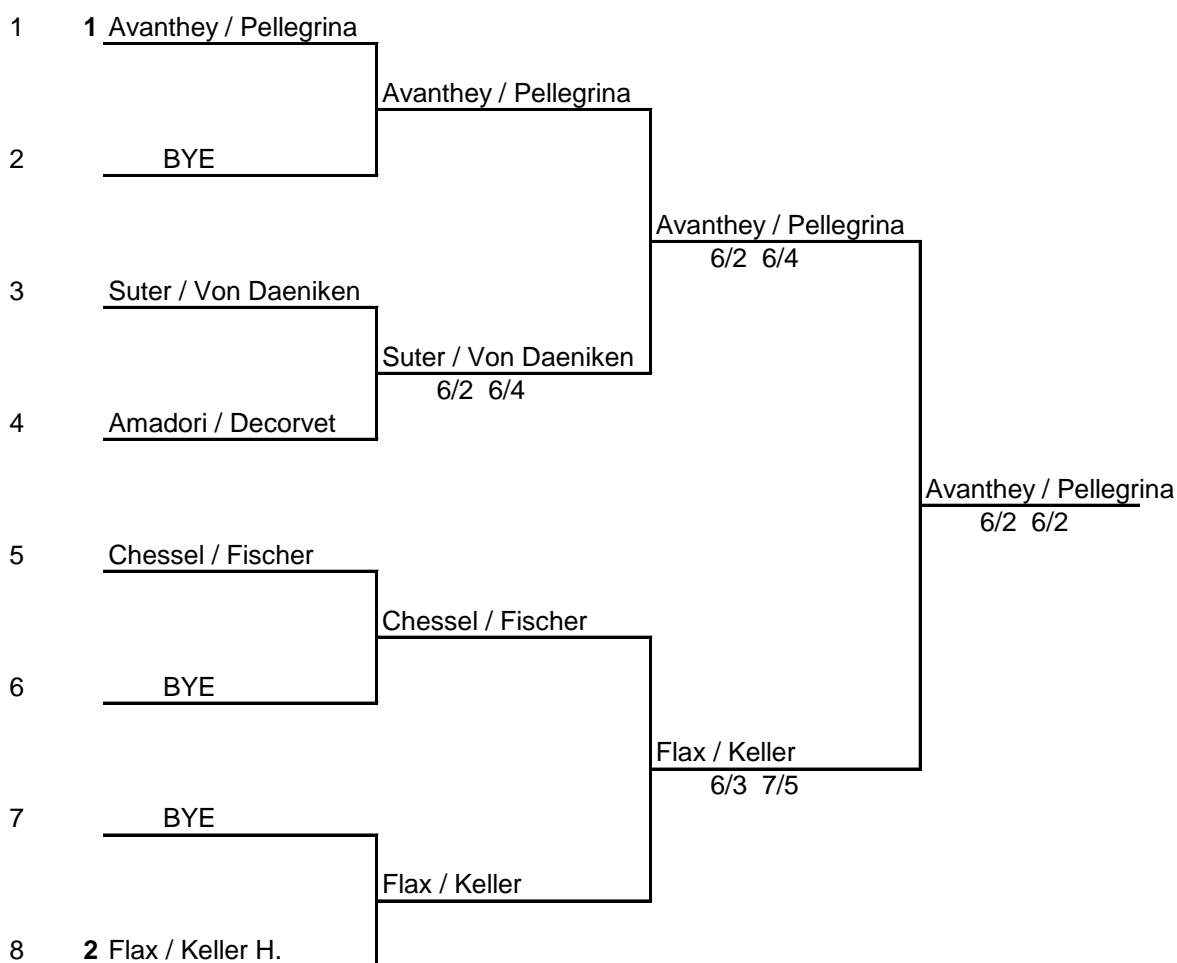

15ème Bulle Indoor 20 - 21 - 22 Mai 2011

Men Singles Main Draw

Rankings: 16 mai 2011

Rollstuhl Sport Schweiz SPV
Sport suisse en fauteuil roulant ASP
Sport svizzero in carrozzella ASP
Wheelchair Sport Switzerland SPA

NEC
Wheelchair
Tennis Tour

15ème Bulle Indoor 20 - 21 - 22 Mai 2011

Men Double Main Draw

Seedings:

No. 1: Avanthey / Pellegrina 118

No. 2: Flax / Keller H. 142

Date: .: Time:.

NEC
Wheelchair
Tennis Tour