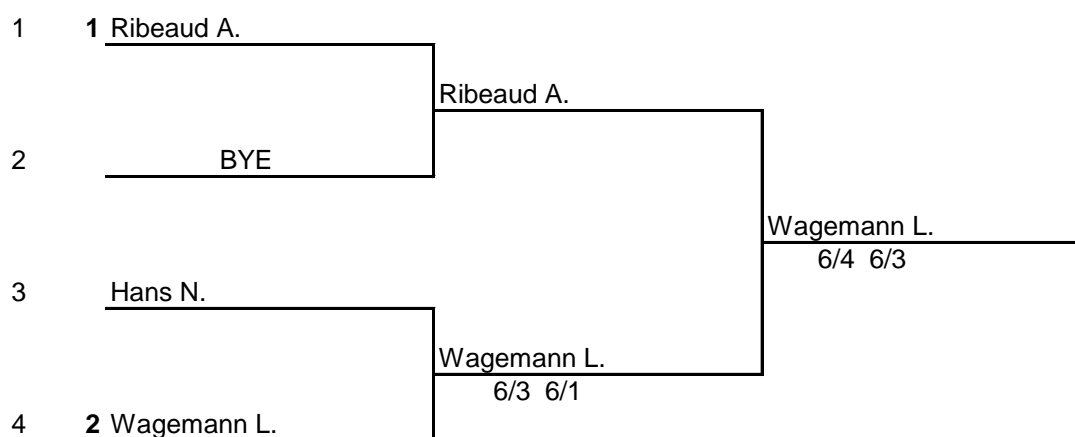

15ème Bulle Indoor 20 - 21 - 22 Mai 2011

Women Singles Consolation Main Draw

Date: .; Time:.

Rollstuhl Sport Schweiz **SPV**
Sport suisse en fauteuil roulant **ASP**
Sport svizzero in carrozzella **ASP**
Wheelchair Sport Switzerland **SPA**

NEC
Wheelchair
Tennis Tour