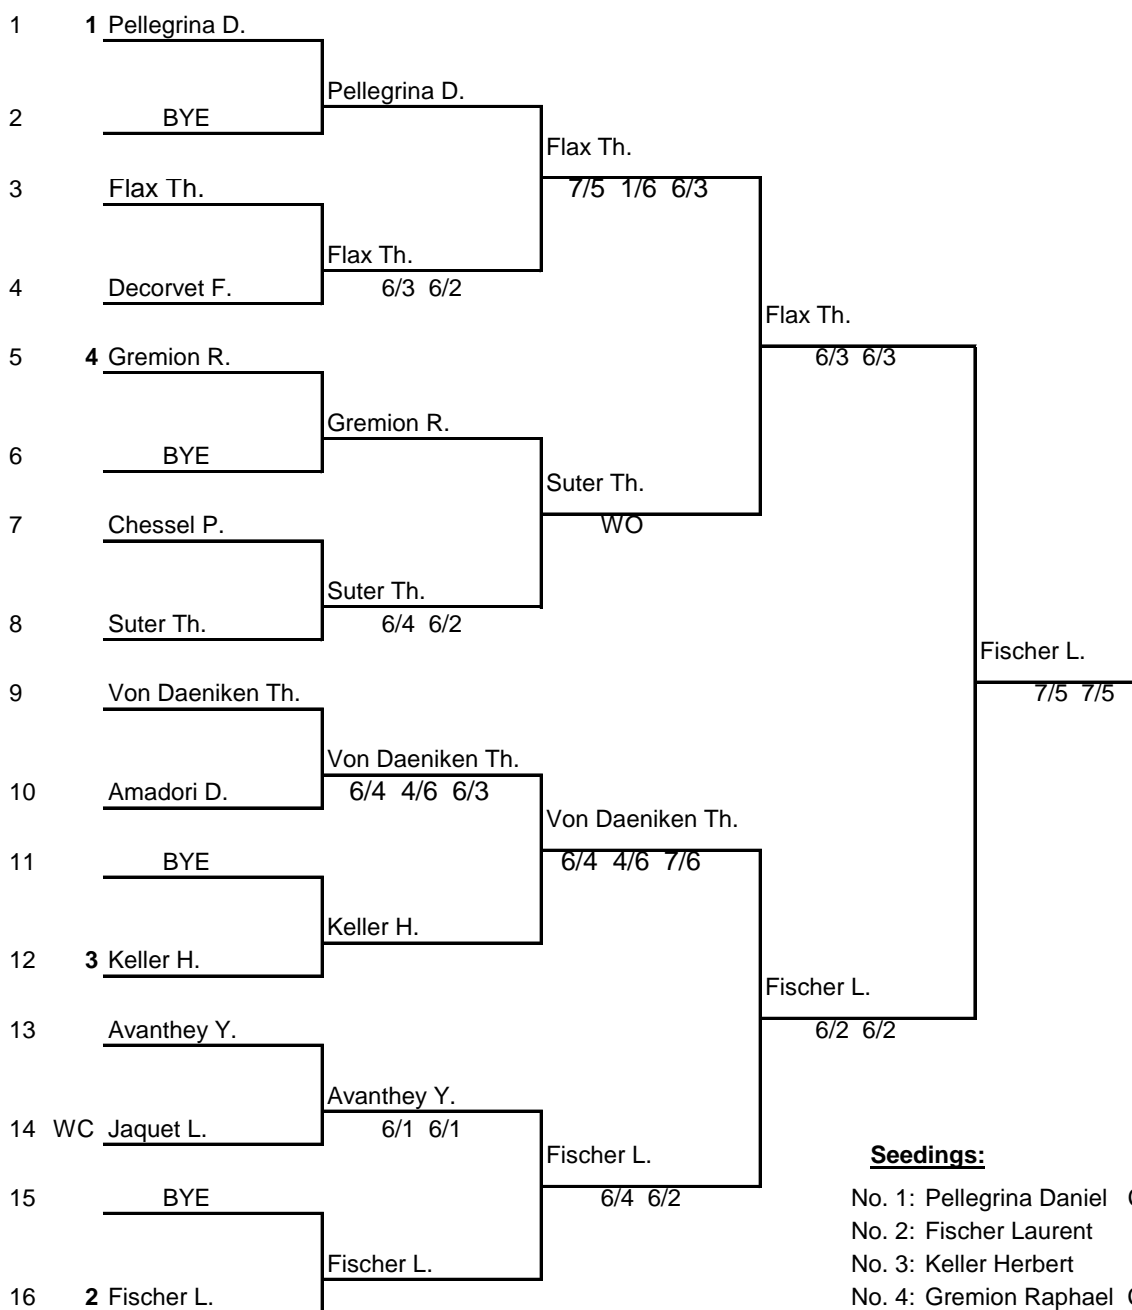

15ème Bulle Indoor 20 - 21 - 22 Mai 2011

Men Singles Main Draw

Rankings: 16 mai 2011

Rollstuhl Sport Schweiz SPV
Sport suisse en fauteuil roulant ASP
Sport svizzero in carrozzella ASP
Wheelchair Sport Switzerland SPA

NEC
Wheelchair
Tennis Tour