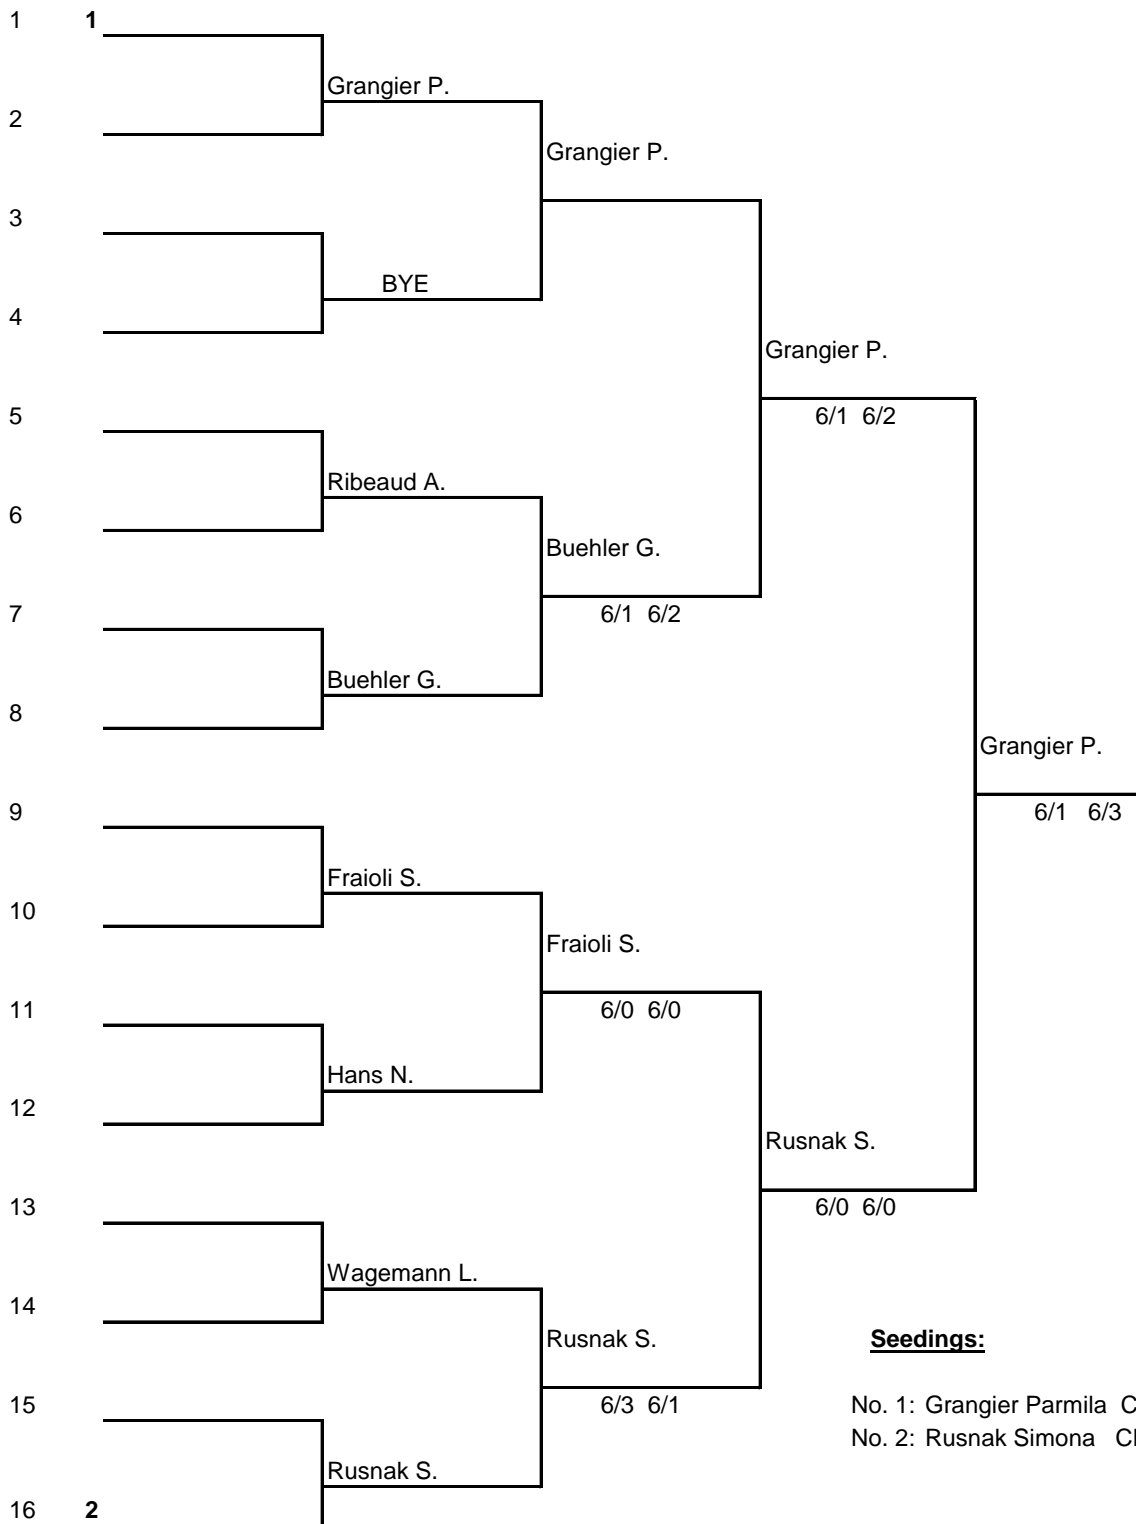

15ème Bulle Indoor 20 - 21 - 22 Mai 2011

Women Singles Main Draw

Rankings : 16 mai 2011

Rollstuhlsport Schweiz SPV
Sport suisse en fauteuil roulant ASP
Sport svizzero in carrozzella ASP
Wheelchair Sport Switzerland SPA

NEC
Wheelchair
Tennis Tour