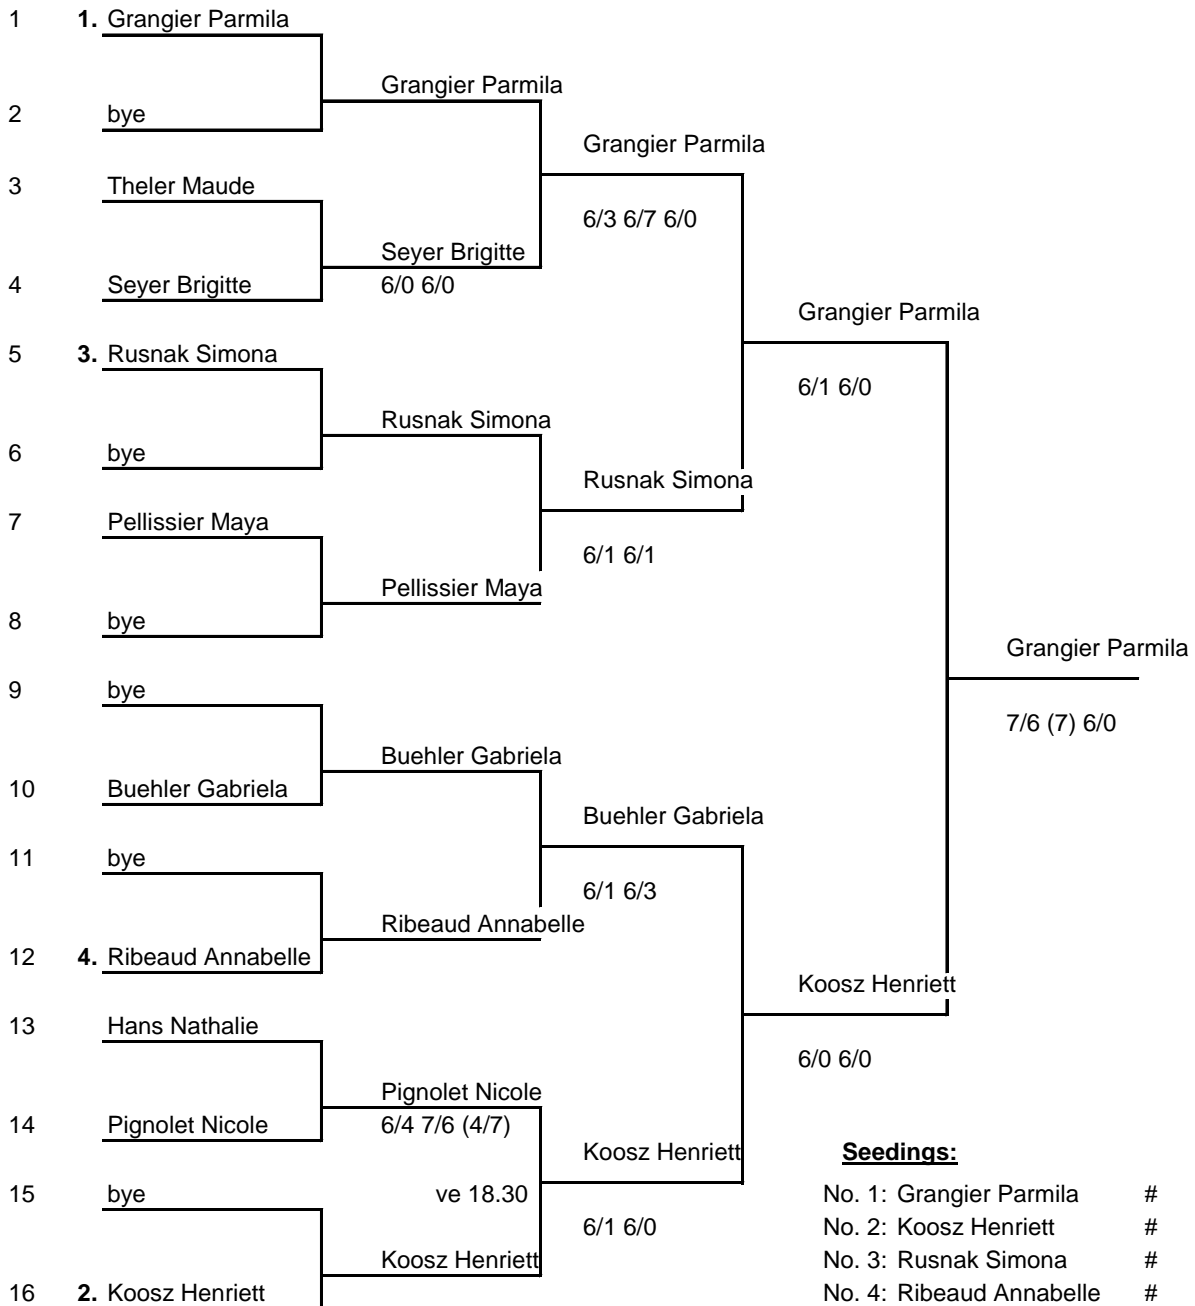

13ème Bulle Indoor 22 - 24 Mai 2009

Women Singles Main Draw

Seedings:

- No. 1: Grangier Parmila #
- No. 2: Koosz Henriett #
- No. 3: Rusnak Simona #
- No. 4: Ribeaud Annabelle #

Date : Time: