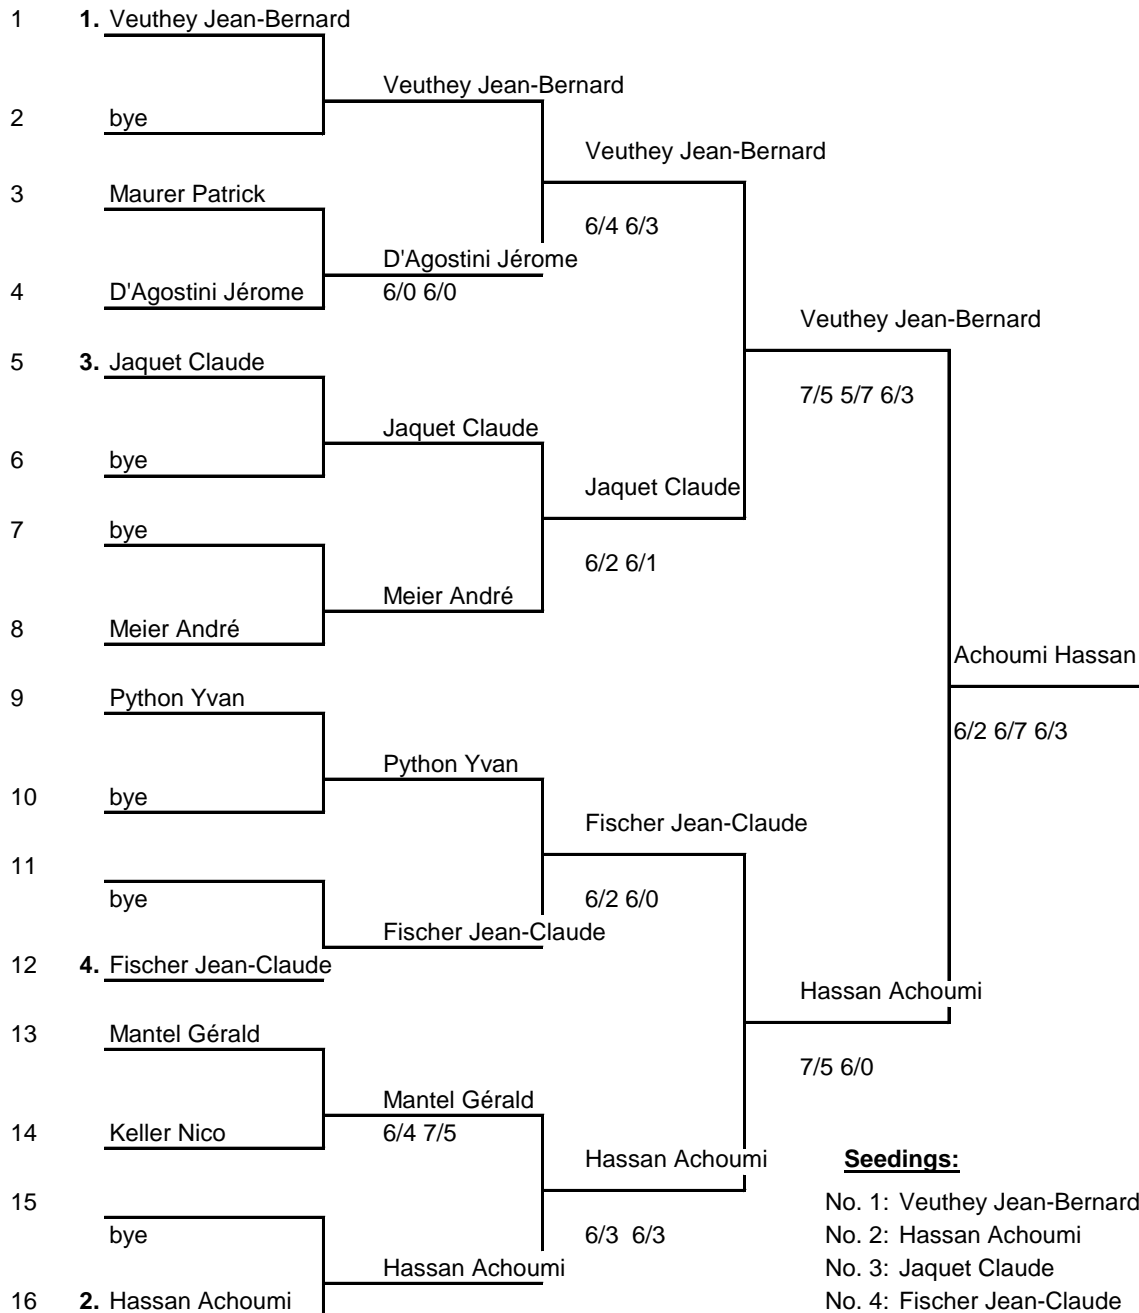

13ème Bulle Indoor 22 - 24 Mai 2009

Men Singles Second Draw

Date : Time:

Rollstuhl Sport Schweiz **SPV**
Sport suisse en fauteuil roulant **ASP**
Sport svizzero in carrozzella **ASP**
Wheelchair Sport Switzerland **SPA**