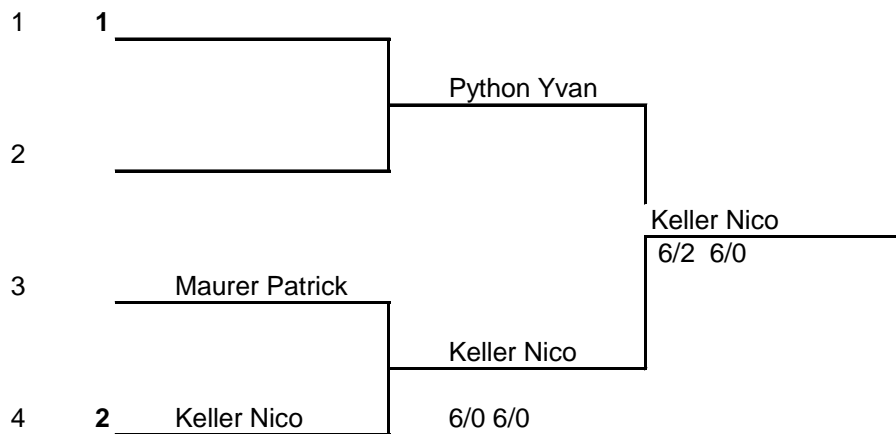

12ème Bulle Indoor 23 - 25 Mai 2008

Men Singles Consolation Second Draw

Seedings:

No. 1:

No. 2:

Date: .; Time:.

Rollstuhlsport Schweiz **SPV**
Sport suisse en fauteuil roulant **ASP**
Sport svizzero in carrozzella **ASP**
Wheelchair Sport Switzerland **SPA**