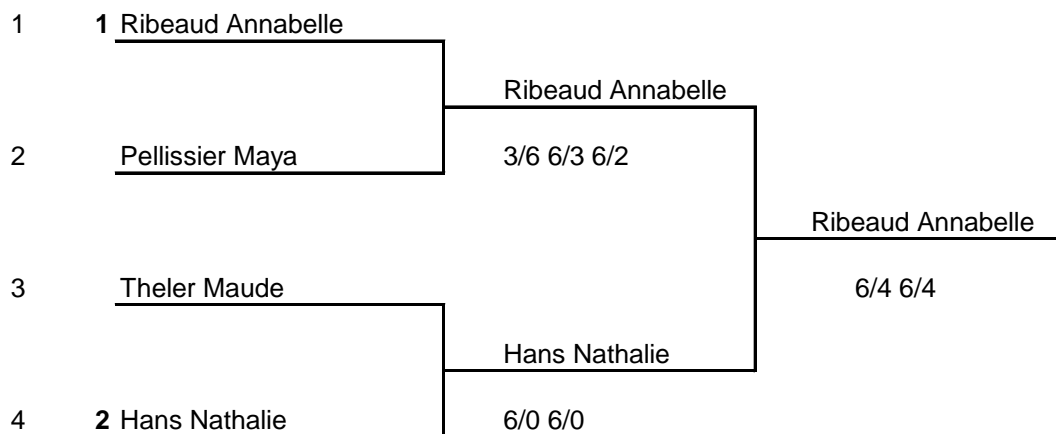

13ème Bulle Indoor 22 - 24 Mai 2009

Women Singles Consolation Main Draw

Seedings:

No. 1: Ribeaud Annabelle

No. 2: Hans Nathalie

Date: .; Time:.

Rollstuhlsport Schweiz **SPV**
Sport suisse en fauteuil roulant **ASP**
Sport svizzero in carrozzella **ASP**
Wheelchair Sport Switzerland **SPA**