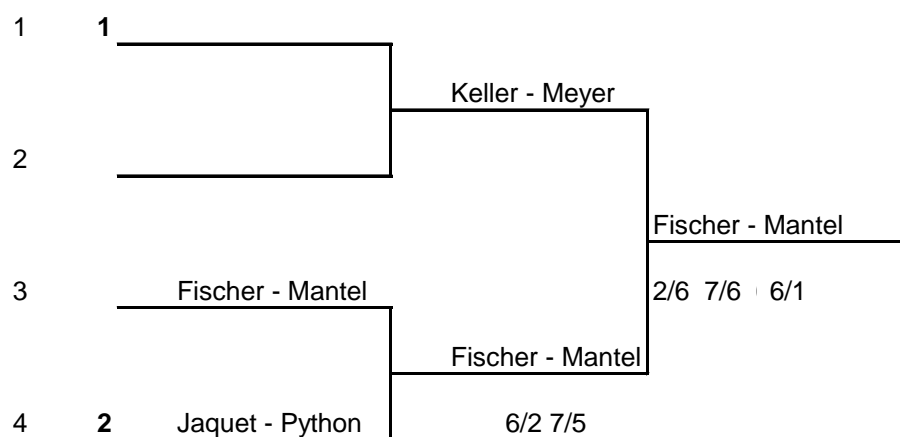

12ème Bulle Indoor 23 - 25 Mai 2008

Men Double Second Draw

Seedings:

No. 1:

No. 2:

Date: .; Time:.