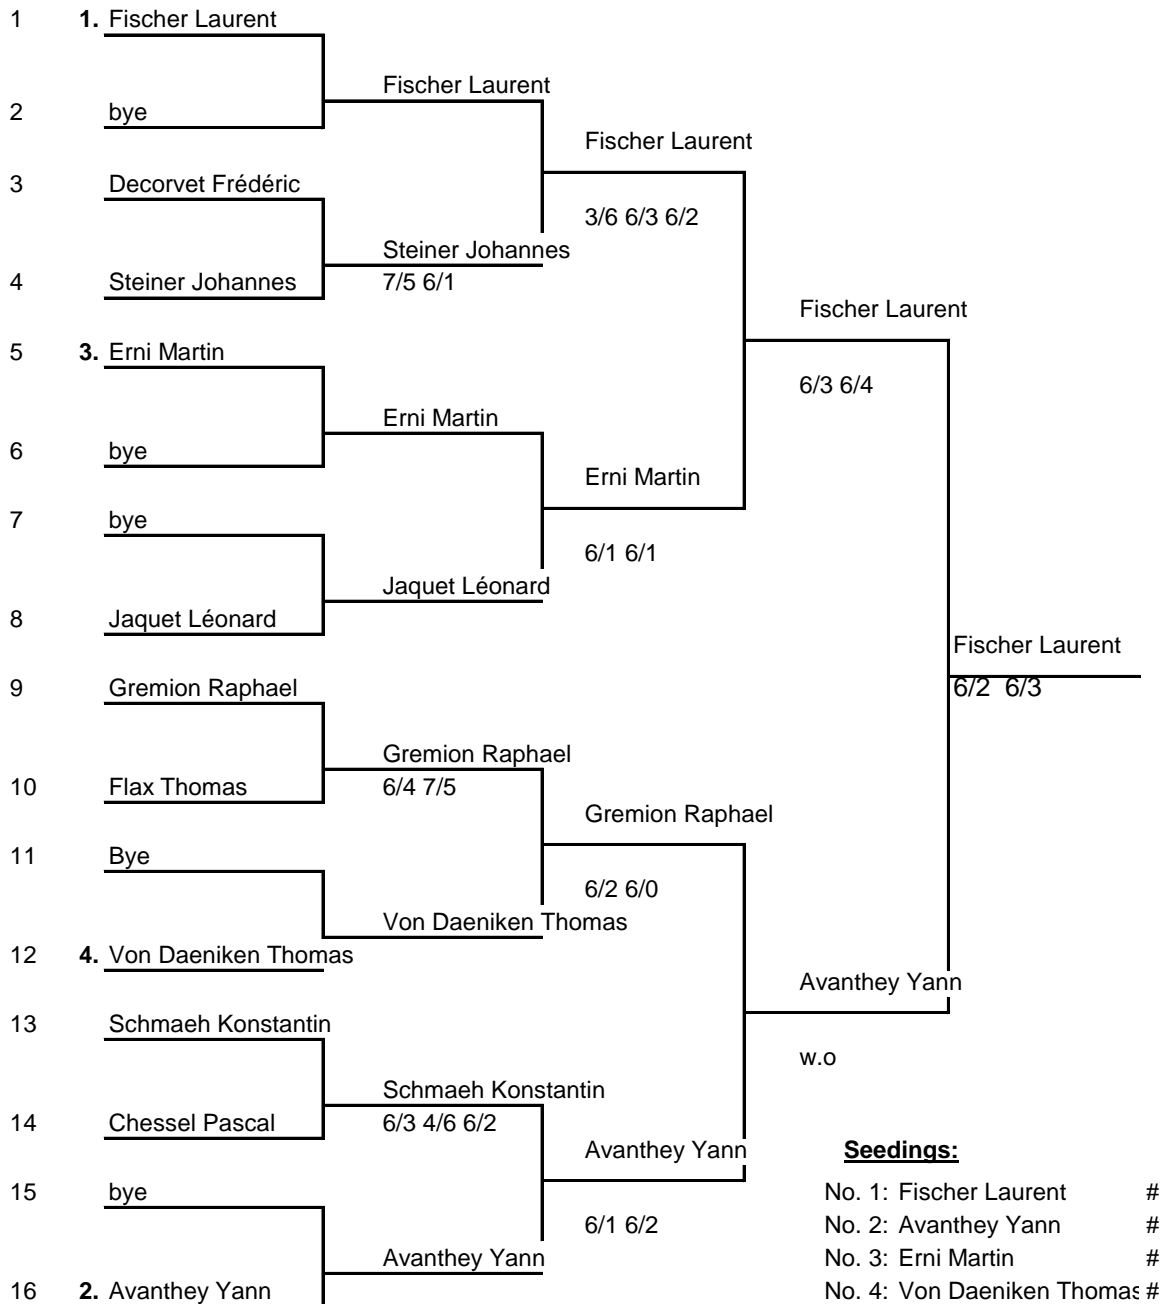

13ème Bulle Indoor 22 - 24 Mai 2009

Men Singles Main Draw

Seedings:

- No. 1: Fischer Laurent #
- No. 2: Avanthey Yann #
- No. 3: Erni Martin #
- No. 4: Von Daeniken Thomas #

Date : Time: