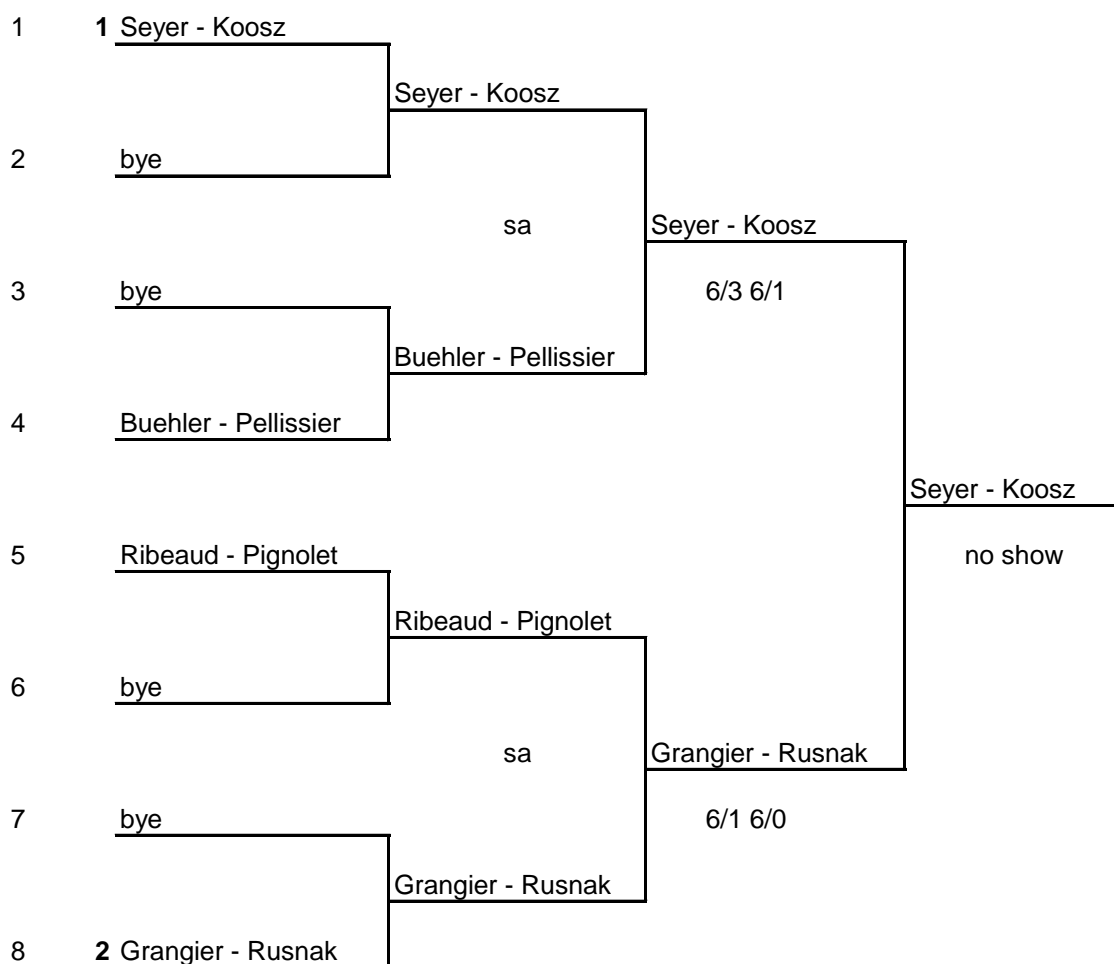

13ème Bulle Indoor 22 - 24 Mai 2009

Women Double Main Draw

Seedings:

No. 1: Seyer 50 - Kooosz 70

No. 2: Grangier 25 - Rusnak 121

Ranking 11 may 2009

Date: .; Time:.