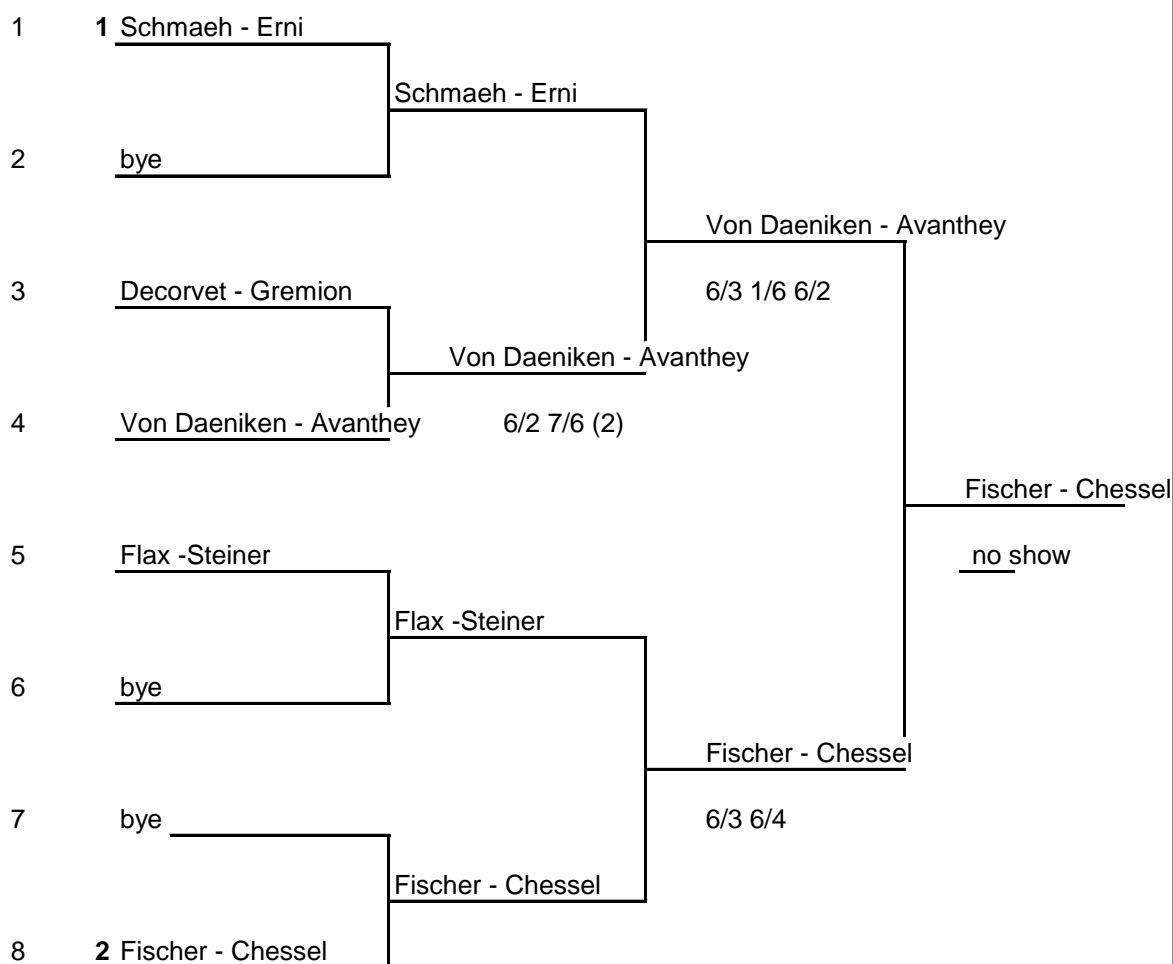

13ème Bulle Indoor 22 - 24 Mai 2009

Men Double Main Draw

Seedings:

No. 1: Schmaeh 77 - Erni 69

No. 2: Fischer 53 - Chessel 148

Ranking 11 may 2009

Date: .; Time:.